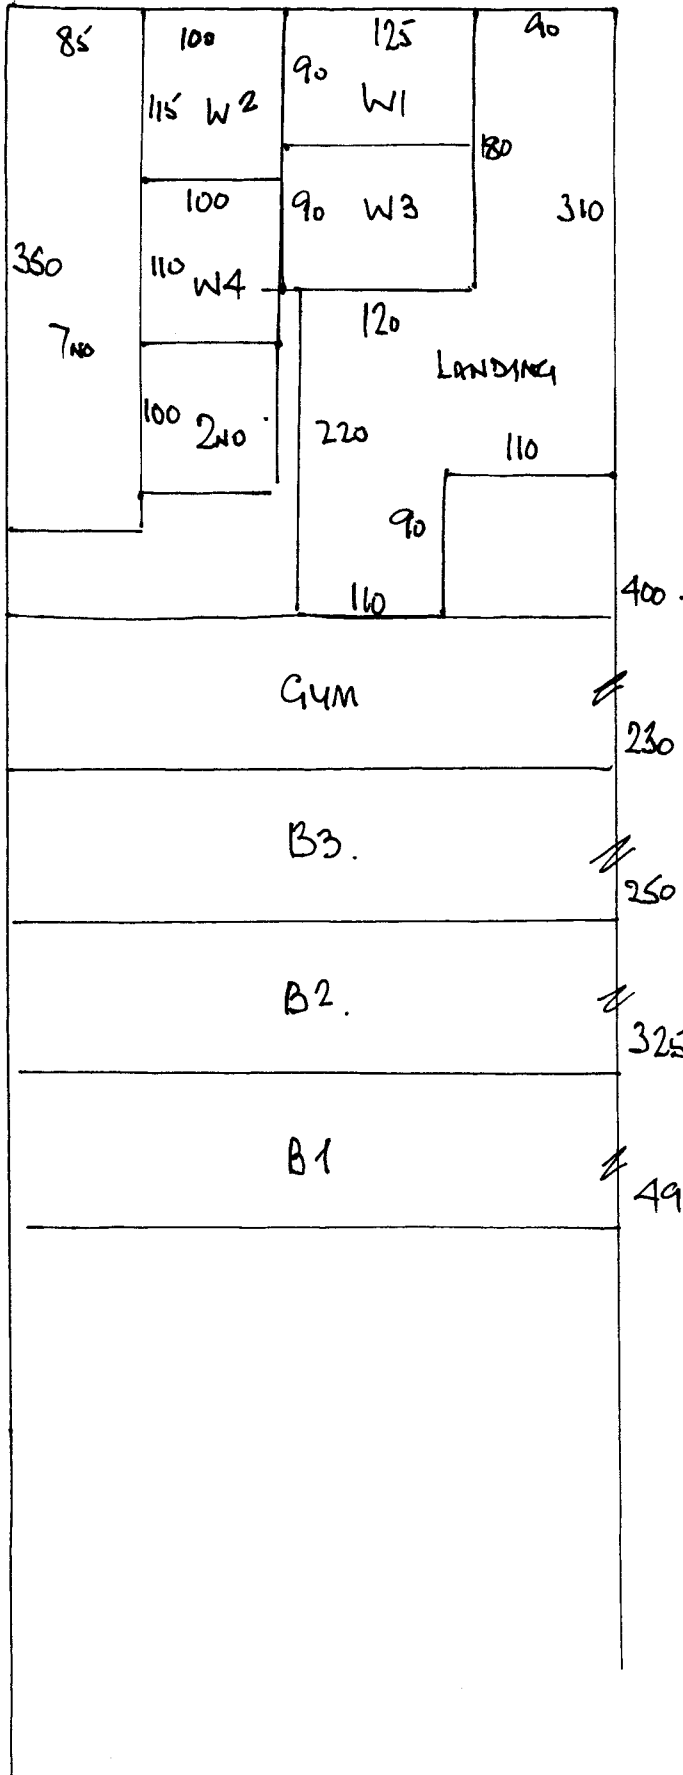

FITTING OVER 2 DAYS.

R15 965.

COLLINS

17 ANNE WAY

W. MOLESEY. KT8

C'MER TO UPLIFT & DISPOSE.
ROOMS WILL BE EMPTY.

1 2

- W1 78 x 115
- W2 106 x 81
- W3 81 x 115
- W4 101 x 80
- 2 x 43 x 81

U/L	48m²
D/N	4
212	1.

R15965.
 COLLINS
 17 ANNE WAY
 W. MOLESEY
 KT8.
 2 2.

CTP.	400	x	400
Gym	230	x	"
BED 3	250	x	"
BED 2	325	x	"
BED 1	490	x	"
		<hr/>	
	16.95	x	4.00 = 67.80