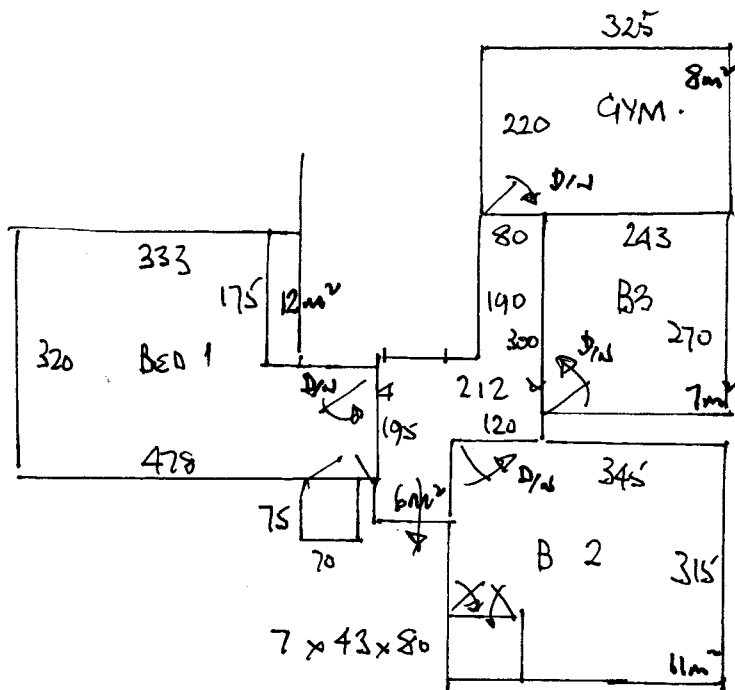

FITTING OVER 2 DAYS.

R15 965.

COLLINS

17 ANNE WAY

W. MOLESEY. KT8

C'MER TO UPLIFT & DISPOSE.
ROOMS WILL BE EMPTY.

1 2

- W1 78 x 115
- W2 106 x 81
- W3 81 x 115
- W4 101 x 80
- 2 x 43 x 81

U/L	48m²
D/N	4
212	1.

R15965.
 COLLINS
 17 ANNE WAY
 W. MOLESEY
 KT8.
 2 2.

CTP.	400	x	400
Gym	230	x	"
BED 3	250	x	"
BED 2	325	x	"
BED 1	490	x	"
		<hr/>	
	16.95	x	4.00 = 67.80