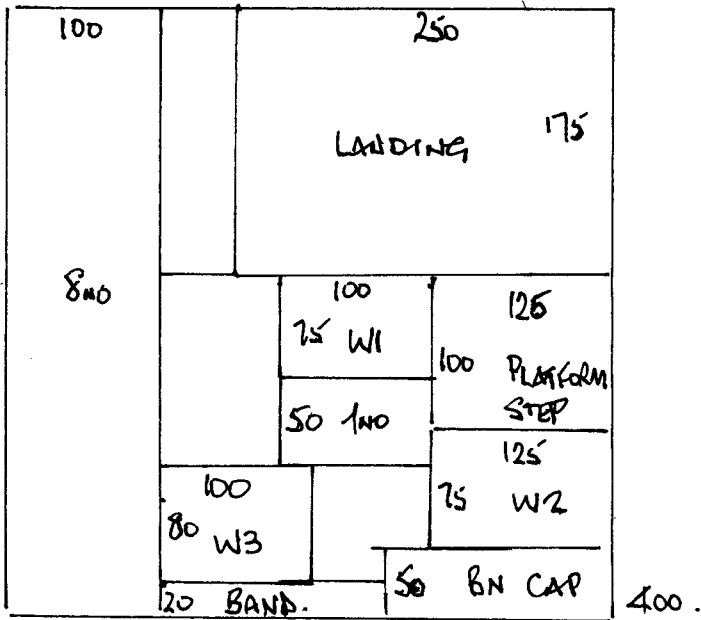

R16377 ·
 COULTON
 130 WESTWAY
 SW20 ·

1 1.

1 x 42 x 82 90 x 110
 W1 65 x 92 1 x BN.
 W2 65 x 115
 W3 69 x 80
 8 x 40 x 82

38m² GROSS (18 Pks)

35m² NET.

SCOTTA 1400 ·
 STOPS 4ms.
 T 1ms
 COLLARS 4ms.

R RAD CABINET.

R16377.
 COULTON
 130 WESTWAY
 SW 20.

2 2.

FIRST FLOOR.