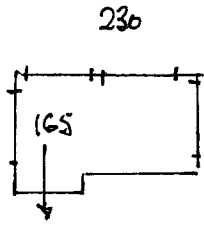

R16377 ·
 COULTON
 130 WESTWAY
 SW20 ·

1 1.

1 x 42 x 82 90 x 110
 W1 65 x 92 1 x BN.
 W2 65 x 115
 W3 69 x 80
 8 x 40 x 82

38m² GROSS (18 Pks)

35m² NET.

SCOTTA 1400 ·
 STOPS 4ms.
 T 1ms
 COLLARS 4ms.

R RAD CABINET.