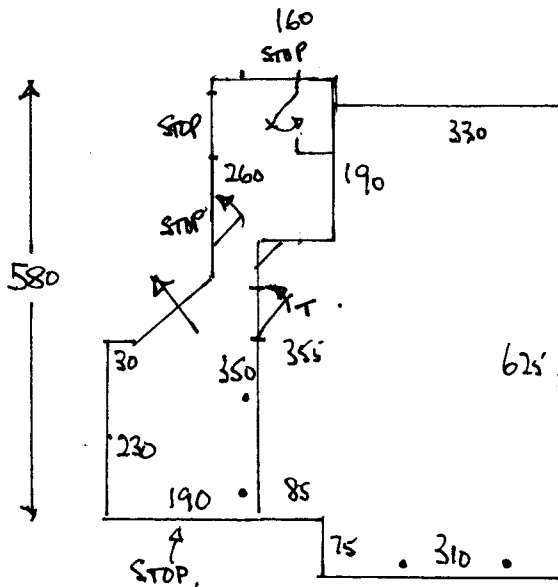

R16377 ·
 COULTON
 130 WESTWAY
 SW20 ·

1 1.

1 x 42 x 82 90 x 110
 W1 65 x 92 1 x BN.
 W2 65 x 115
 W3 69 x 80
 8 x 40 x 82

38m² GROSS (18 Pks)

35m² NET.

SCOTTA 1400 ·
 STOPS 4ms.
 T 1ms
 COLLARS 4ms.

R RAD CABINET.

R16377.
 COULTON
 130 WESTWAY
 SW 20.

2 2.

FIRST FLOOR.