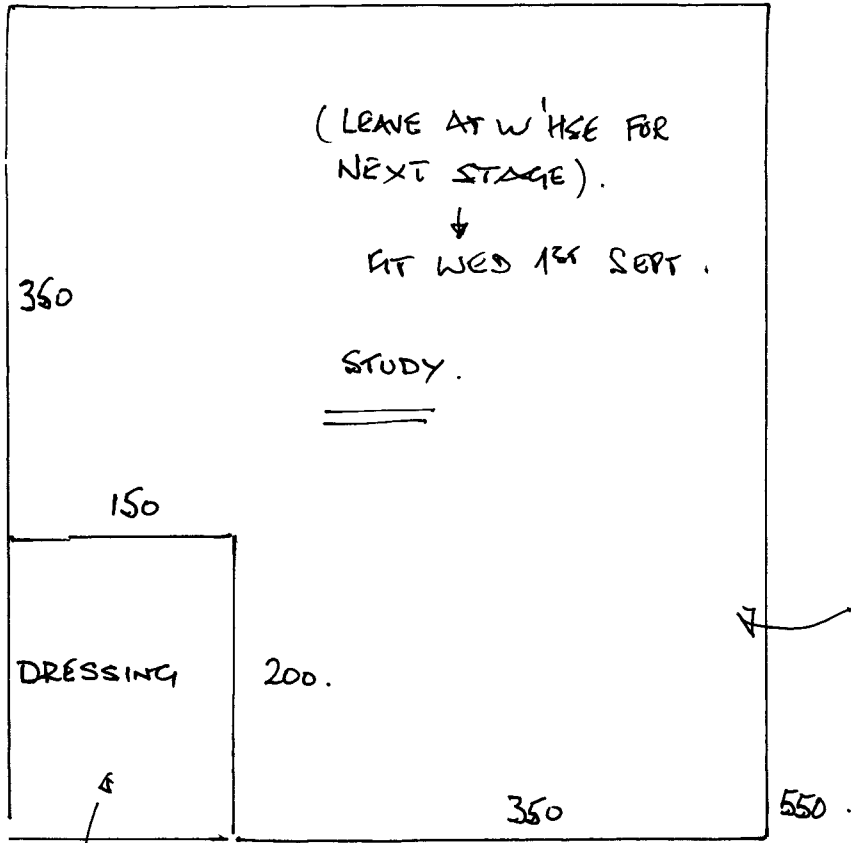

R15819
COWLIN
34 LINCOLN AVE
SW19.

1 2/1.

FIT WED 1ST SEPT.

FIT WED 11th AUG