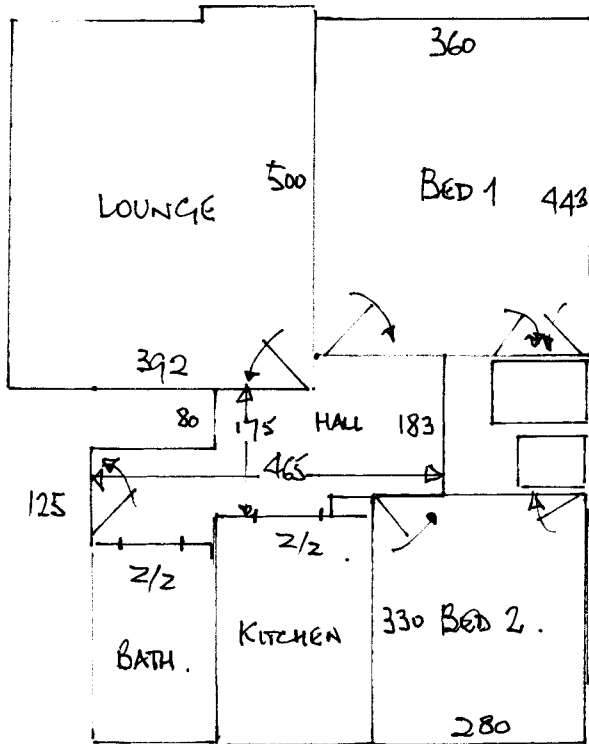

R15692  
 CRAMER  
 FLAT 3 HILLBROW COURT  
 HILLBROW RD, ESHER. KT109UA.

1 1.

CUTS:

LOUNGE	510 x 400
BED 1	455 x 400
BED 2	290 x 400.
* CTP	475 x 400.

\* FIT WASTE TO  
 C/B'DS.