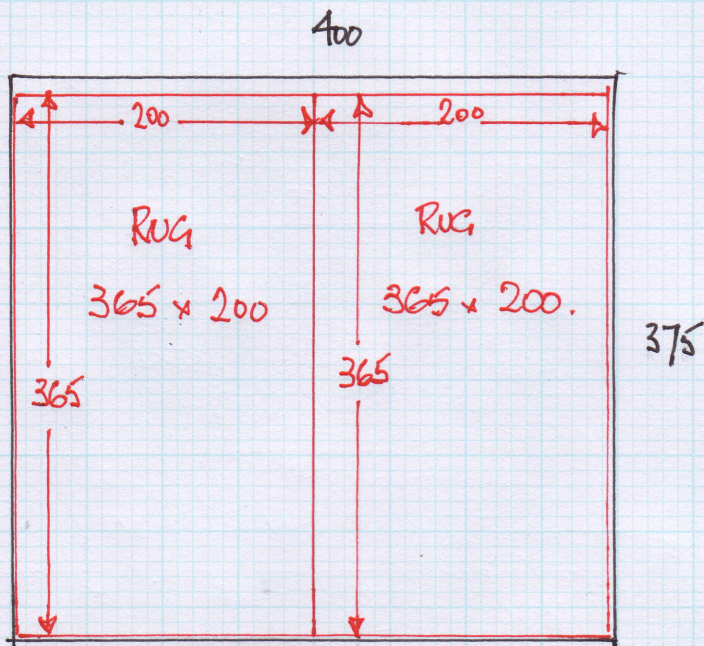

Job No: R16705

Name: DVERDEN

Address: 12 DUNMORE RD

Stur 20.

Tel:

Sheet: 1 of 1.

PIECE : 375 x 400 MACEDONIA STRIPE.

Cut 2 RUGS : 365 x 200.