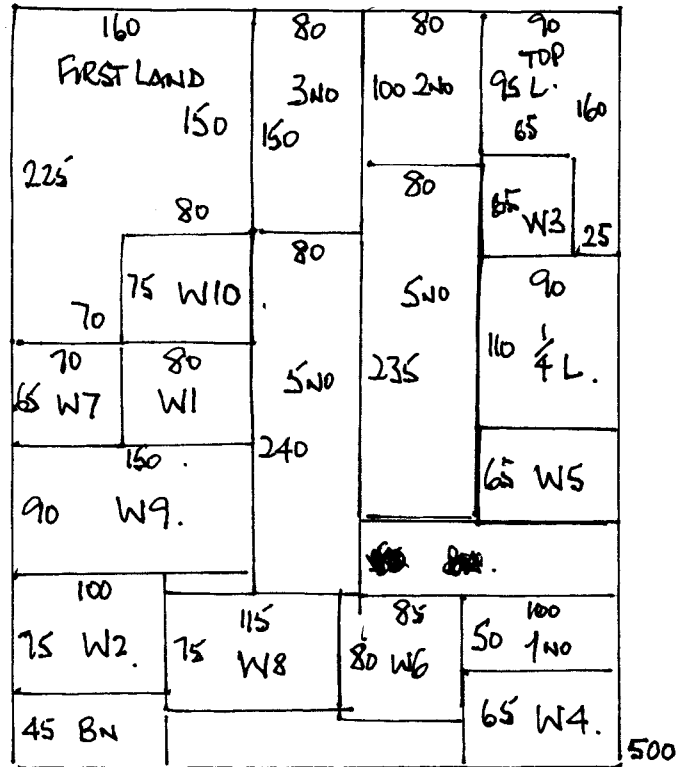

R16040
 DUTHIE
 13 TREWING RD
 SW 20.

TDP FLOOR.

- ✓ W1 55 x 74
- ✓ W2 63 x 90
- ✓ W3 56 x 60
- ✓ 3 x 46 x 60
- ✓ W4 52 x 68
- ✓ W5 54 x 82
- ✓ W6 70 x 75
- ✓ W7 50 x 60
- ✓ 2 x 46 x 60

1 1

FIRST FLOOR.

- ✓ 1 x 40 x 93
- ✓ W8 63 x 108
- ✓ W9 70 x 120
- ✓ W10 65 x 72
- 5 ✓ 10 x 40 x 74
- 5 ✓
- ✓ 1 x BN.