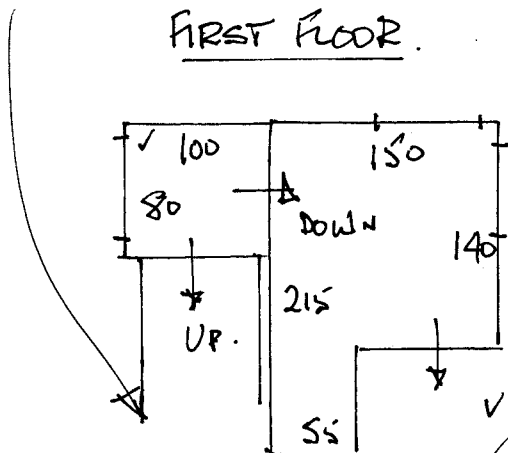

R16040
 DUTHIE
 13 TREWING RD
 SW 20.

TDP FLOOR.

- ✓ W1 55 x 74
- ✓ W2 63 x 90
- ✓ W3 56 x 60
- ✓ 3 x 46 x 60
- ✓ W4 52 x 68
- ✓ W5 54 x 82
- ✓ W6 70 x 75
- ✓ W7 50 x 60
- ✓ 2 x 46 x 60

1 1

FIRST FLOOR.

- ✓ 1 x 40 x 93
- ✓ W8 63 x 108
- ✓ W9 70 x 120
- ✓ W10 65 x 72
- 5 ✓ 10 x 40 x 74
- 5 ✓
- ✓ 1 x BN.