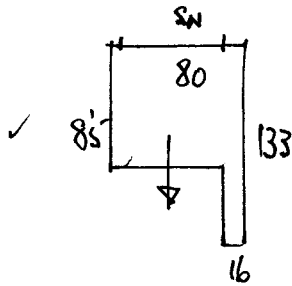

R16040
 DUTHIE
 13 TREWING RD
 SW 20.

TDP FLOOR.

- ✓ W1 55 x 74
- ✓ W2 63 x 90
- ✓ W3 56 x 60
- ✓ 3 x 46 x 60
- ✓ W4 52 x 68
- ✓ W5 54 x 82
- ✓ W6 70 x 75
- ✓ W7 50 x 60
- ✓ 2 x 46 x 60

1 1

FIRST FLOOR.

- ✓ 1 x 40 x 93
- ✓ W8 63 x 108
- ✓ W9 70 x 120
- ✓ W10 65 x 72
- 5 ✓ 10 x 40 x 74
- 5 ✓
- ✓ 1 x BN.