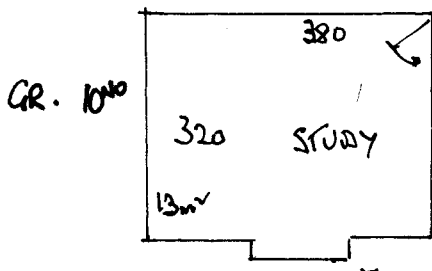

R16317
 EDELSTEN
 35 DENMARK AVE
 SW 19 .

1 1.

THURS 18th OCT.

FIT ISABEL & STUDY
 ON FORMALUX / PAPER.

BE VERY CAREFUL WITH
 FURNITURE .

TOP FLOOR

390 x 500.

GROUND FLOOR

GR. 1040

QUOTE H/B.
 18.

330 x 400

NOT BEING DONE .

565 x 500 .

1/2 way 29m²