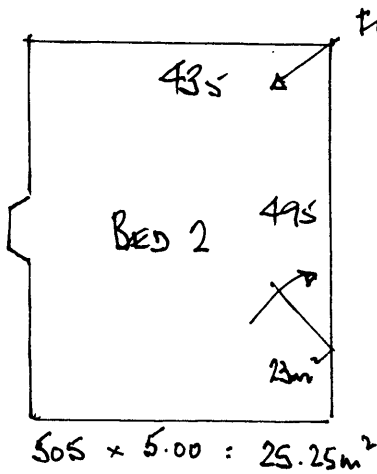

R16555
EDELSTEN
35 DENMARK AVE
SW19

FIRST FLOOR

FIT 20/01/14

TOP TOP FRONT

FIT ONE OF THESE ROOMS AS PREPARED BY CHMR ON 20/01/14.

GROUND

WOOD BOARDS

STONE.