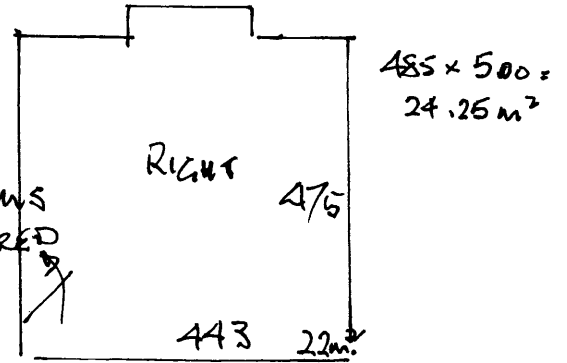

R16555
EDELSTEN
35 DENMARK AVE
SW19

FIRST FLOOR

FIT 20/01/14

TOP TOP FRONT

FIT ONE OF THESE ROOMS AS PREPARED BY CHMR ON 20/01/14.

GROUND

WOOD BOARDS

STONE.