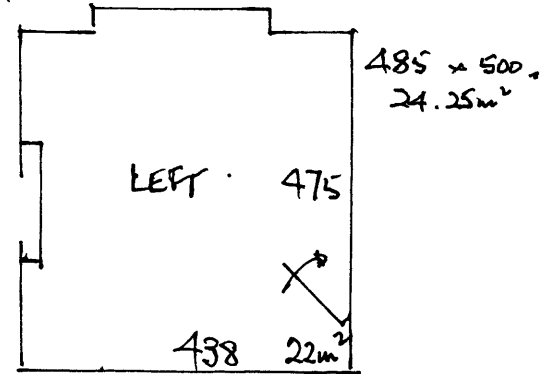

R16555
EDELSTEN
35 DENMARK AVE
SW19

FIRST FLOOR

FIT 20/01/14

TOP TOP FRONT

FIT ONE OF THESE ROOMS AS PREPARED BY CHMR ON 20/01/14.

GROUND

WOOD BOARDS

STONE.