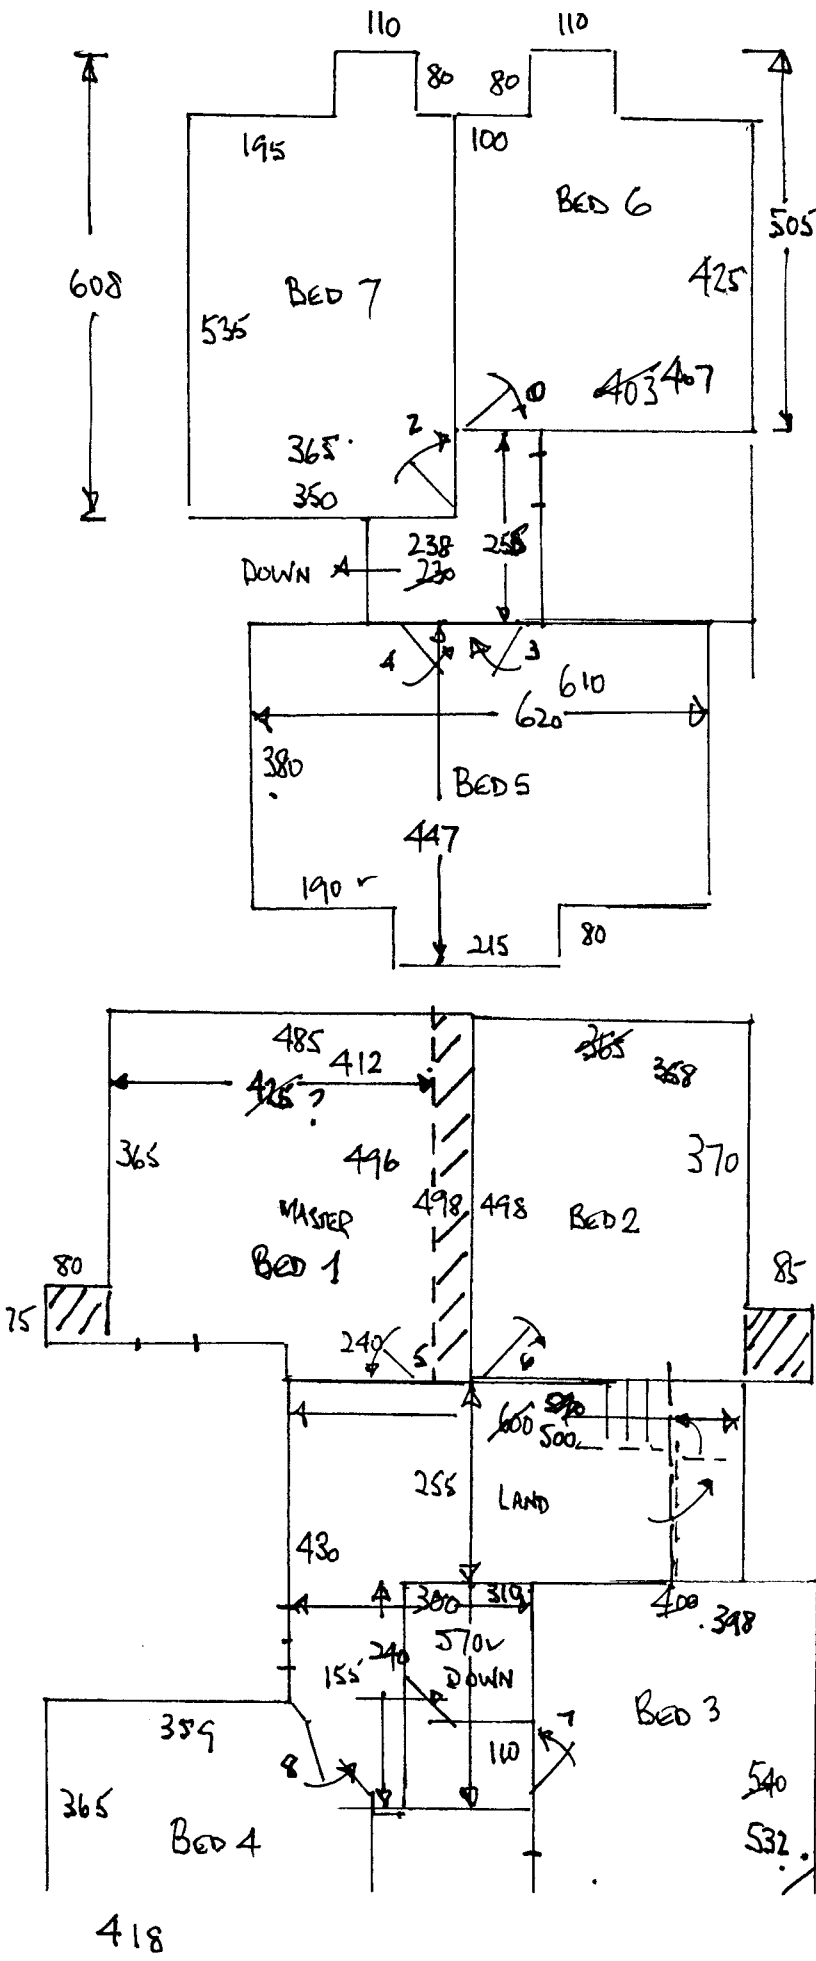

R15599.

ELLING  
129 COTTENHAM PK RD  
SW20.

1 OF 3

\*

CHROME BARS SIT  
CENTRE OF DOORS

D/W x 8  
2/2 x 4.

8 x 47 x 94.  
71 x 106  
78 x 129  
80 x 86  
PLAT FORM 110 x 128

8  
2 x 50 x 60  
1 x 70 x 65  
1 x 80 x 75  
1 x 70 x 60  
8 x 50 x 60

265cm head.

418

R15599  
 ELLING  
 129 COTTENHAM PK RD  
 SW 20 .

2 3

CUTS :

- 620 x 500 CTP
- 600 x " CTP.
- 375 x " BED 2
- 625 x " BED 5
- 435 x " MASTER
- 375 x " BED 4 .
- 550 x " CTP.

620 .

STAGE 1  
 TUES. 2<sup>ND</sup> AUG.  
 BEDS . 1 → 7.

600 .

R15599  
 ELLING  
 129 COTTENHAM PK RD  
 SW20.

3 3.

INSTRUCTIONS TO FITTER.

SIT CHROME BARS CENTRE OF DOOR - NOT UP TO THE JAMS.

FIT ALL D/NAPS TO REAR OF DOOR LINERS IN STORAGE CUPS. C/MER DOES NOT WANT TO SEE THE BARS UNDER THE DOOR.