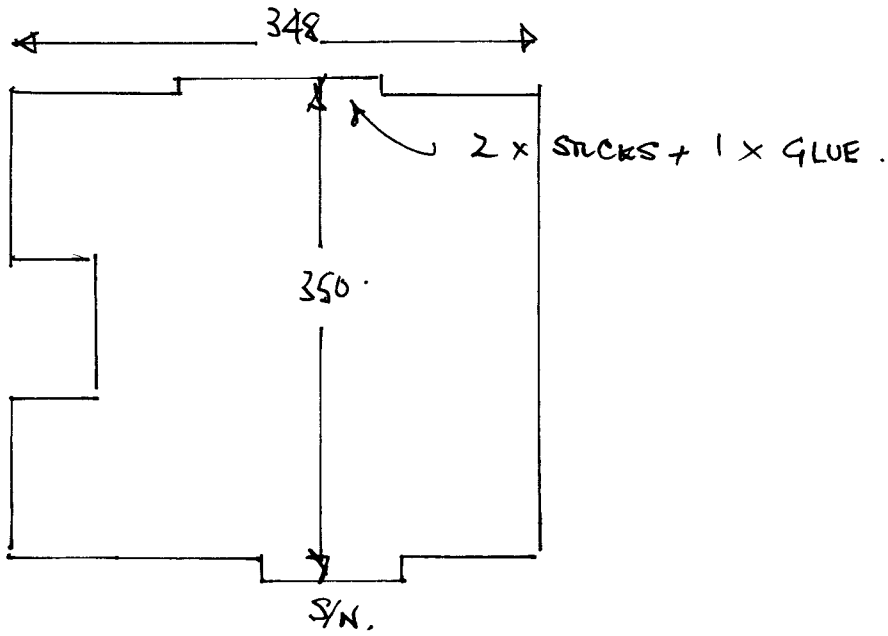

BACK SITTING

R1574)
JUDY ELLIOT
67 NORTH COTE RD
KT3.

1 1

UPLIFT & DISPOSE.

CPC. 355 x 400

1/2 LAY 12m².

GRIPPER 200.