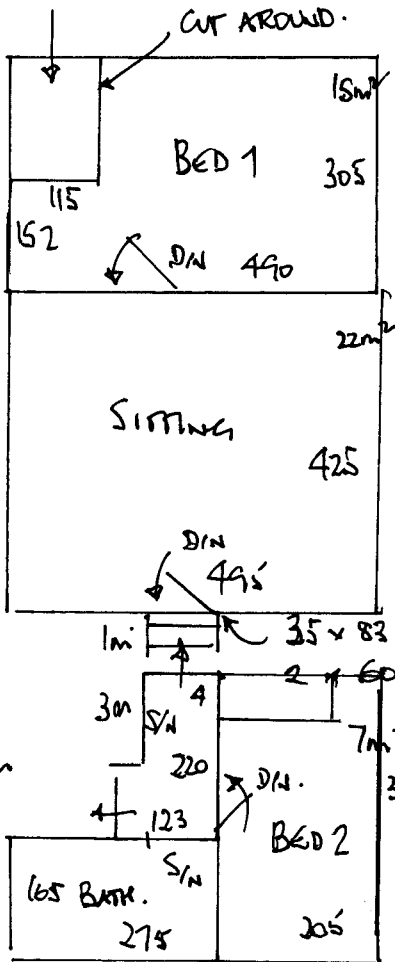

COLOUR. /09.

R15577  
JULIE EVES  
THE OLD PARSONAGE  
EAST CLANDON . GUA

2 2.

WASTE TO C/P.

315  
435

STAIRS.

- ✓ 1/4 L 100 x 86
- ✓ 1 x 44 x 83
- ✓ W1 86 x 128 *6m*
- ✓ W2 105 x 88
- ✓ W3 83 x 120
- ✓ W4 115 x 83
- ✓ 6 x 43 x 83

- U/LAY x 53m<sup>2</sup>
- D/N x 3
- S/N x 2.
- GRIP x 25no.
- U/D x 44m<sup>2</sup>.

MINIMAL FURNITURE.

BED 1 & 2, SITTING - EXISTING C/P DOWN.

R15577  
 EUBS  
 THE OLD PARSONAGE  
 EAST CLANDON .GUA .

1 2.

480	x	500	
315	x	"	
435	x	"	
<hr/>			
12.30	x	5.00	=
			61.50 m <sup>2</sup> .