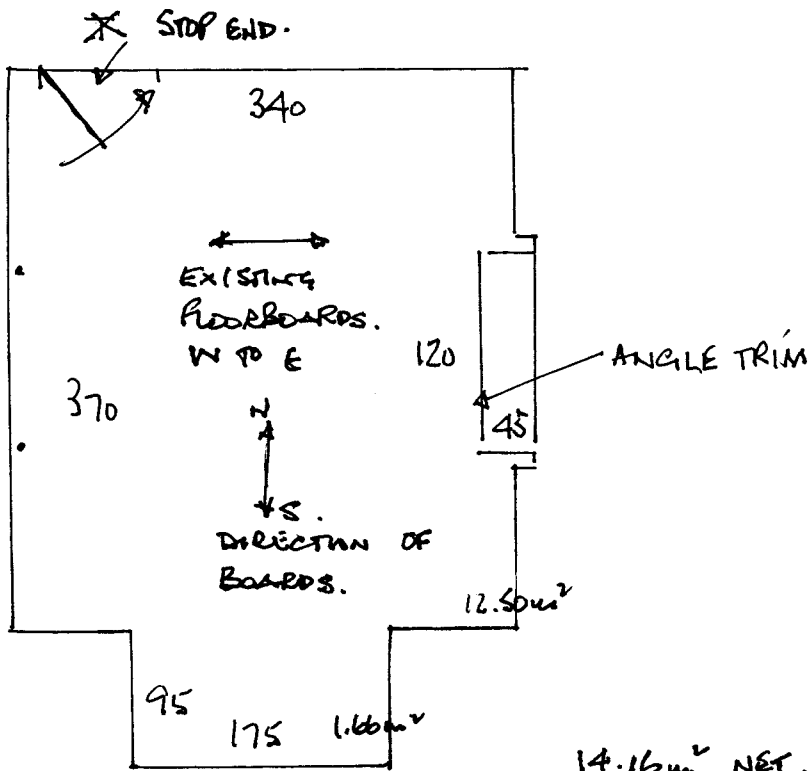

FRONT SITTING ROOM.

R16034.
 FORBES CUE
 21 LAMBTON RD
 SW 20.

1 1

14.16m² NET.
 STOP END 1no.
 SCOTIA 7no.
 COLLARS 2no.

E125. 7 Pcs @ 2.20m² = 15.40m²