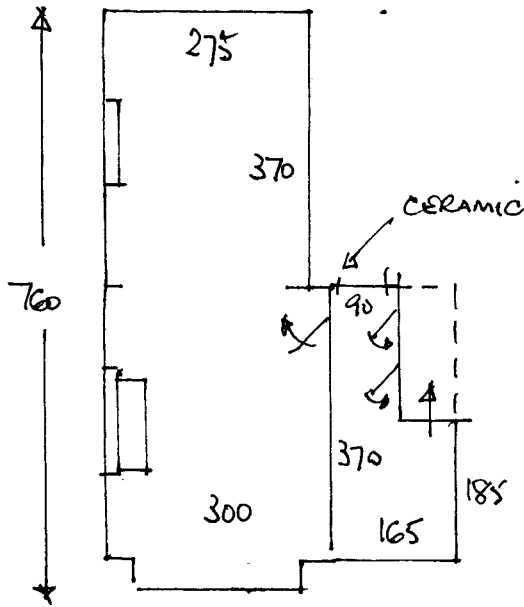

WOOD FLOORBOARDS .
 KUNAR Ply - E/PIN
 SPACIA - Honey OAK.

PETER & WENDY GADD
 43 EDNA RD
 SW20 .

LEAVE UNSTUCK TILES TO ACCESS
 TRAPS FOR WIRING. CONSULT WITH C'MER.

6.18
 11.70
 3.70
 1.20

 26.78

27.70m² NET ∴ .80 = 35 SHEETS PLY.
 30.00m² GROSS .