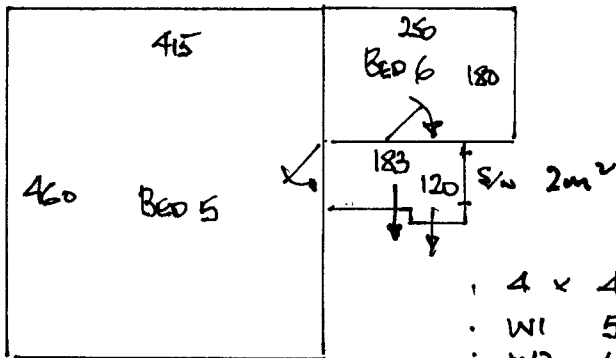

TOP FLOOR.

RIGBIS
GERLACH
62 BATHGATE RD
SW19.

1 2

- 4 x 43 x 81
 - W1 57 x 90
 - W2 63 x 114
 - W3 75 x 105
 - W4 62 x 81
 - W5 62 x 108
 - W6 78 x 115
 - W7 60 x 81.
 - 2 x 43 x 81.
- 5m²

FIRST FLOOR.

EXISTING FITTED CARPET
UPLIFT & DISPOSE
FURN IN ALL ROOMS.

V/LAY 21m²
GRIP 15' NO.

- 11 x 43 x 89
 - 1/4 L 115 x 95
 - 1 x 43 x 79 + TOEN.
- 5m²

R16315
 GERLACH
 62 BATHGATE RD
 SW19.

2 2.

FIRST STAGE.

CUT RUNNER 600 x 69cm.

MAKE SURE MANUFACTURERS EDGE IS STRAIGHT & CLEAN.