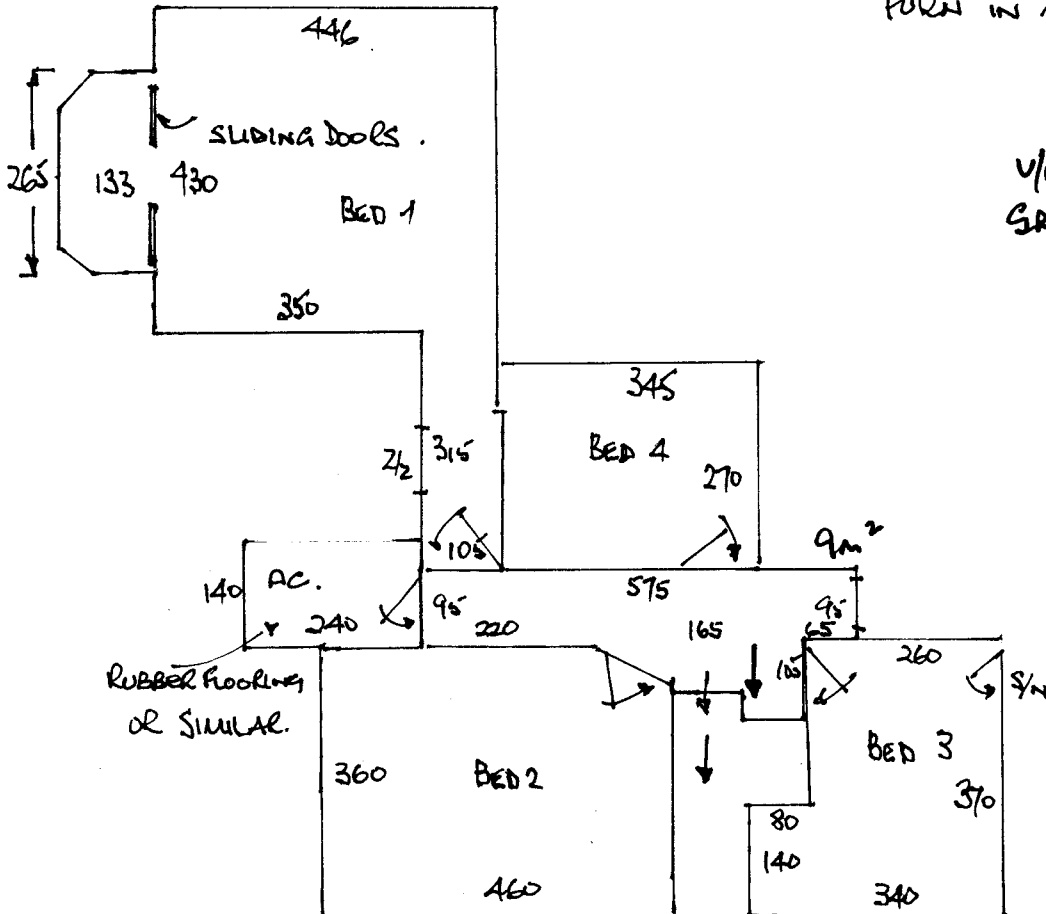

TOP FLOOR.

RIGBIS
GERLACH
62 BATHGATE RD
SW19.

1 2

- 4 x 43 x 81
 - W1 57 x 90
 - W2 63 x 114
 - W3 75 x 105
 - W4 62 x 81
 - W5 62 x 108
 - W6 78 x 115
 - W7 60 x 81.
 - 2 x 43 x 81.
- 5m²

FIRST FLOOR.

EXISTING FITTED CARPET
UPLIFT & DISPOSE
FURN IN ALL ROOMS.

V/LAY 21m²
GRIP 15' NO.

- 11 x 43 x 89
 - 1/4 L 115 x 95
 - 1 x 43 x 79 + TOEN.
- 5m²

R16315
 GERLACH
 62 BATHGATE RD
 SW19.

2 2.

FIRST STAGE.

CUT RUNNER 600 x 69cm.

MAKE SURE MANUFACTURERS EDGE IS STRAIGHT & CLEAN.