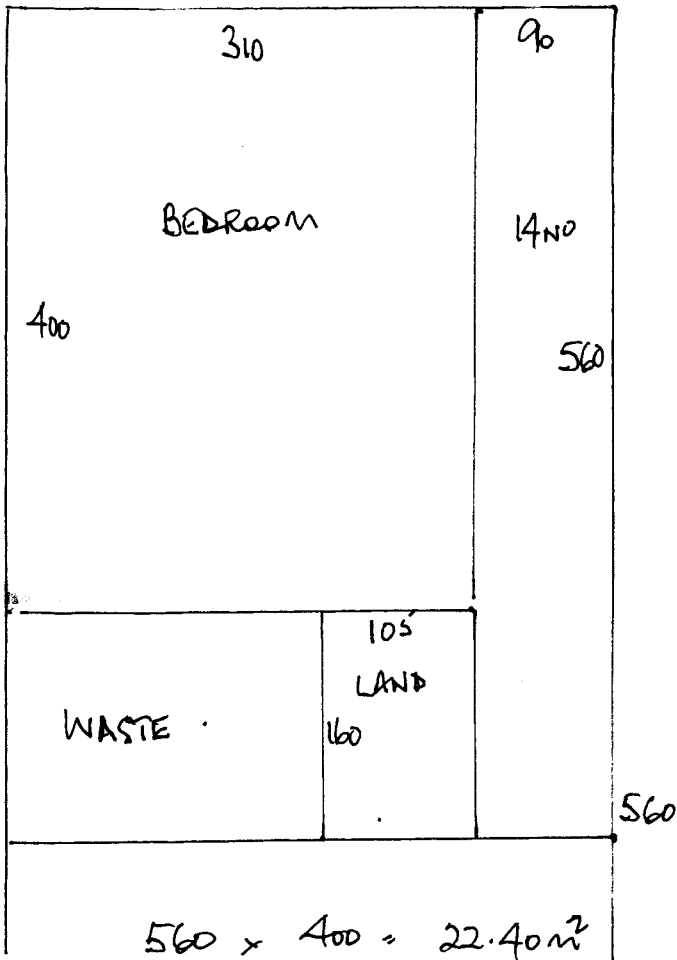

CONFINED SPACE .

UPLIFT & DISPOSE .

BED > CHEST OF DRAWERS .

R15958 .

GLEW

29 BELVEDERE SQ

SW19 .

1 2

REUSE EXISTING CRUTTEL > DOOR FEAR

U/LAN 19m²

R15958
 CILEW
 29 BELVEDERE SQ.
 SW19.

2 2.