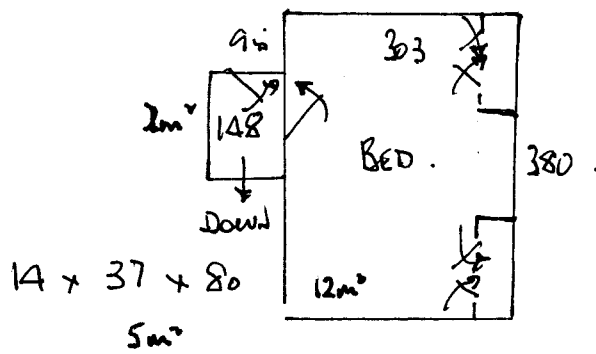

CONFINED SPACE .

UPLIFT & DISPOSE .

BED > CHEST OF DRAWERS .

R15958 .

GLEW

29 BELVEDERE SQ

SW19 .

1 2

REUSE EXISTING CRUTTEL > DOOR FEAR

U/LAN 19m²

R15958
 CILEW
 29 BELVEDERE SQ.
 SW19.

2 2.