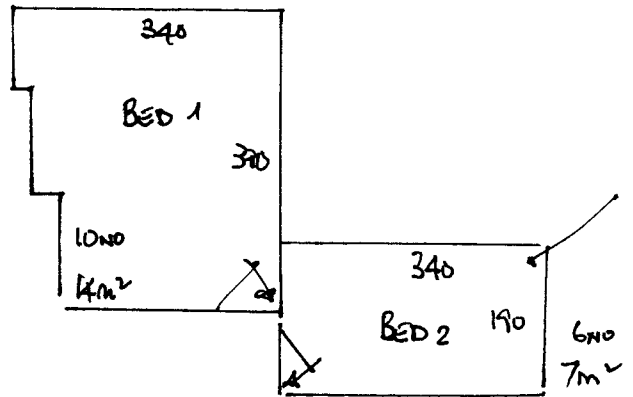

R16360
HASLAM
32 MELBURY GARDENS
SW20.

1 1.

FIRST FLOOR.

C'WER HOME FROM 2.00 PM

BED WON'T COME OUT.
2 MEN TO LIFT.

BED 1. 350 x 400.
" 2 200 x 400.
U/LAY 21m²
GR. 16m².