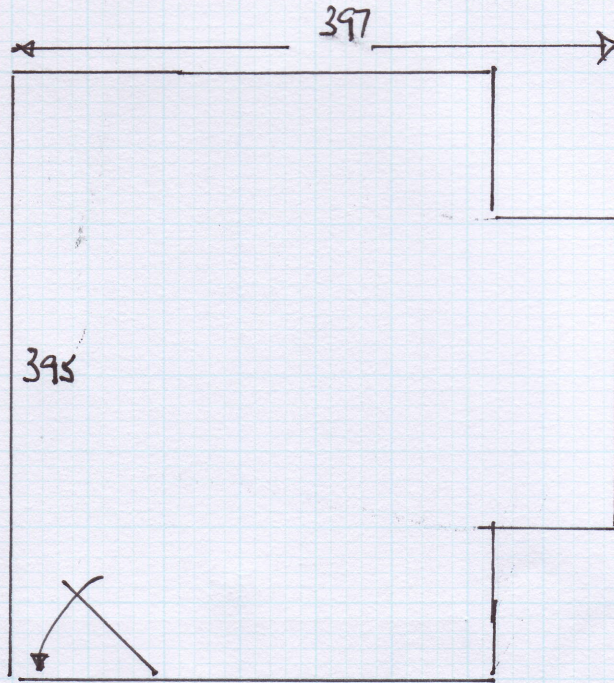

Job No: R16680
Name: HEATH
Address: 25 PRINCE GEORGES AVE
SW 20
Tel:
Sheet: 1 of 1.

FIRST FLOOR FRONT

ALI D/N.

EXISTING GRIPPER
UPLIFT & DISPOSE
ROOM WILL BE CLEAR OF FURN.