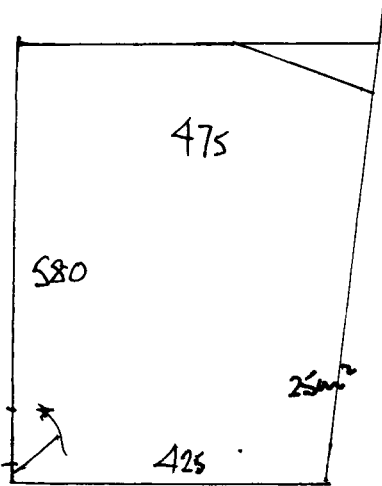

VPLUFT - DISPOSE.
FURN.

R15807

HENE

24x ST MARYS RD

SW19

1 1.

FAMILY

OAKLANDS 42 BIRCH

600 x 500.

U/LIN 25m²