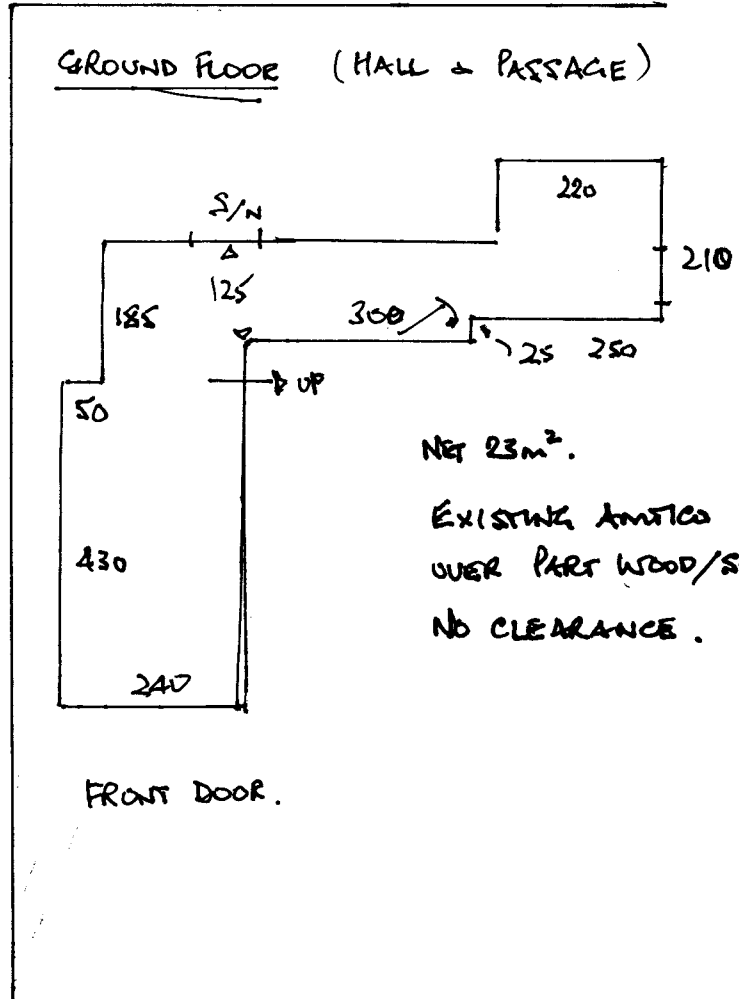

GLASS DOOR FURNITURE.

R16292.
 HILL
 17 CASTELLO AVE
 PUTNEY. SW15

TOP LANDING.

1 2

FIRST FLOOR

GROUND FLOOR (HALL + PASSAGE)

*. FITTERS.

CAREFULLY CUT THROUGH THE SEAMED DOORWAYS AND FIT D/NAPS TO FINISH BEDROOM CARPETS.