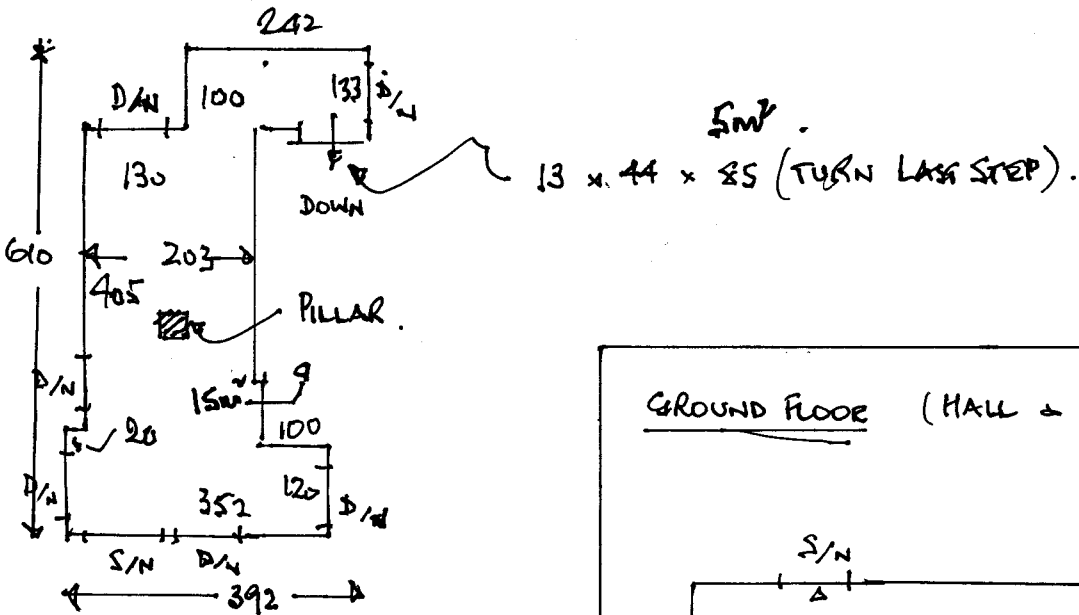

GLASS DOOR FURNITURE.

R16292.
 HILL
 17 CASTELLO AVE
 PUTNEY. SW15

TOP LANDING.

1 2

FIRST FLOOR

GROUND FLOOR (HALL + PASSAGE)

*. FITTERS.

CAREFULLY CUT THROUGH THE SEAMED DOORWAYS AND FIT D/NAPS TO FINISH BEDROOM CARPETS.