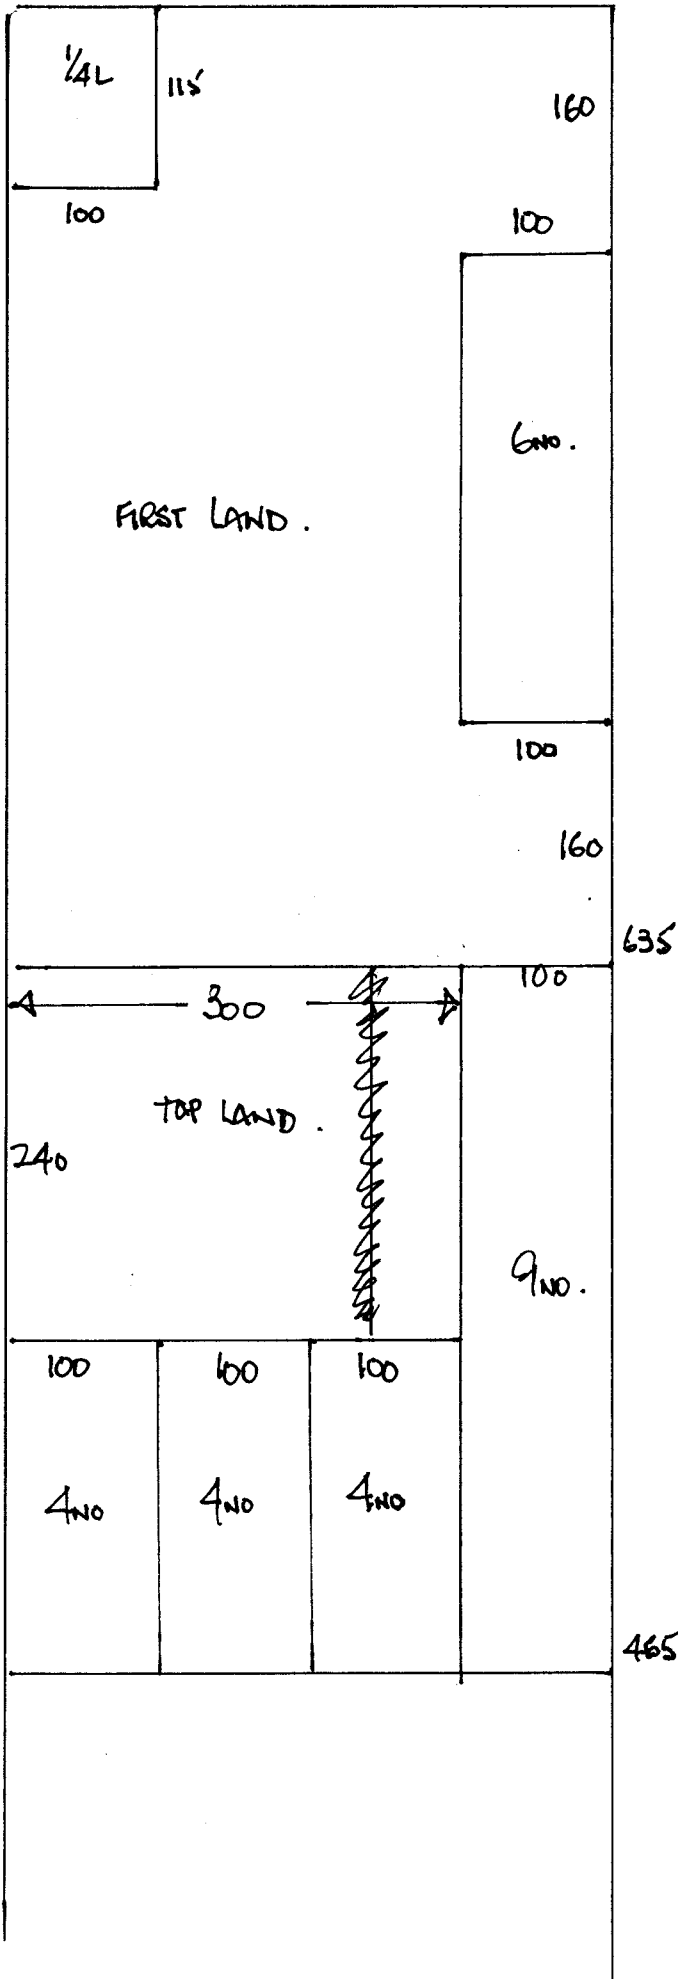

GLASS DOOR FURNITURE.

R16292.
 HILL
 17 CASTELLO AVE
 PUTNEY. SW15

TOP LANDING.

1 2

FIRST FLOOR

GROUND FLOOR (HALL + PASSAGE)

*. FITTERS.

CAREFULLY CUT THROUGH THE SEAMED DOORWAYS AND FIT D/NAPS TO FINISH BEDROOM CARPETS.

CARPETS IN BEDROOMS TO BE CHANGED AT A LATER DATE.

R16292
 HILL
 17 CASTELLO AVE
 PUTNEY. SW15.

2 2.