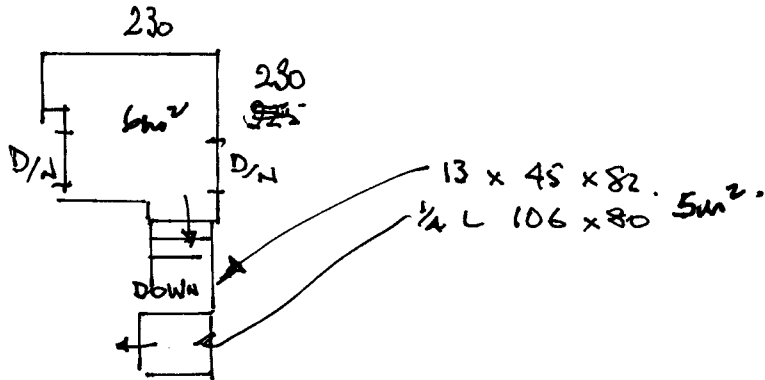

GLASS DOOR FURNITURE.

R16292.
 HILL
 17 CASTELLO AVE
 PUTNEY. SW15

TOP LANDING.

1 2

FIRST FLOOR

GROUND FLOOR (HALL + PASSAGE)

*. FITTERS.

CAREFULLY CUT THROUGH THE SEAMED DOORWAYS AND FIT D/NAPS TO FINISH BEDROOM CARPETS.