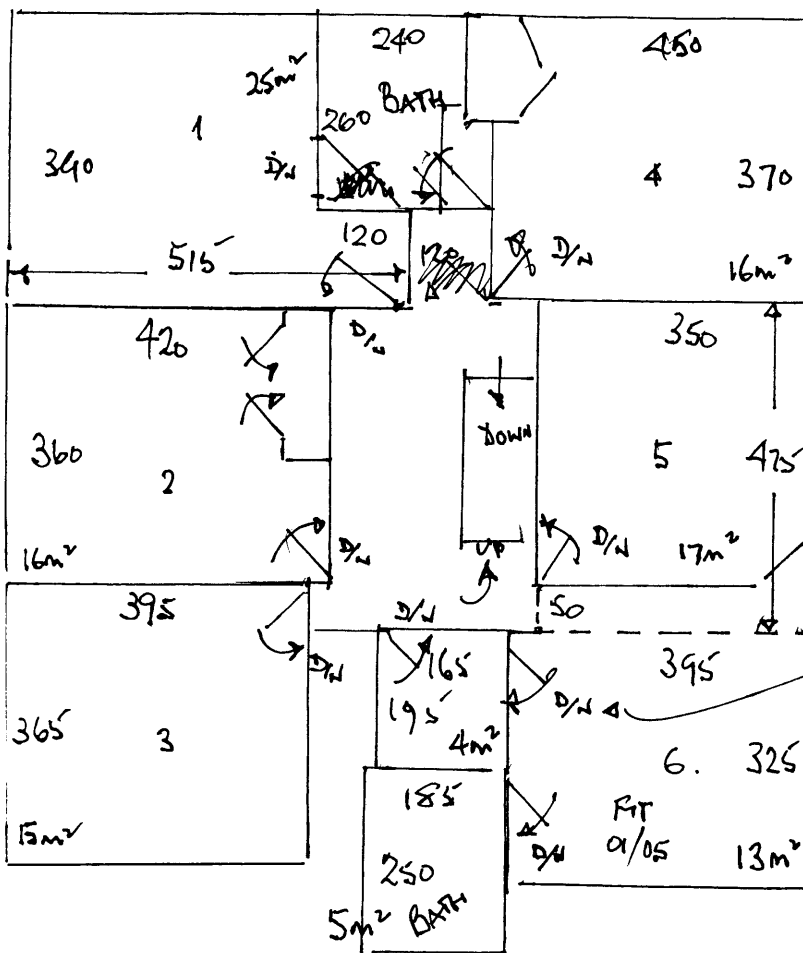

R16399

HILL

17 CASTELLO AVE

SW 15.

1 2

FIRST FLOOR

U/LAY 111m².

D/W 9.

*. SEAM HERE PREFERRED.

LOUNGE

POSITION OF SEAM

EXISTING CRT CUT AWAY AROUND THE PERIMETERS.

PIANO, LARGE SOFA UNIT TO MOVE.

← LULWORTH .25 NOW 28

R16399

HILL