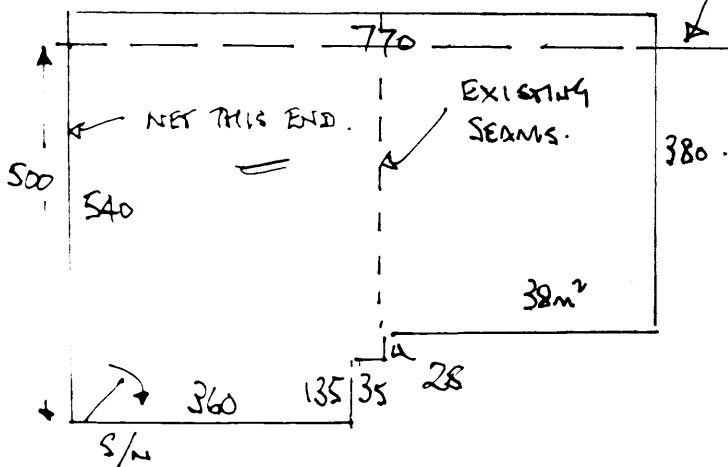

R16399

HILL

17 CASTELLO AVE

SW 15.

1 2

FIRST FLOOR

U/LAY 111m².

D/W 9.

*. SEAM HERE PREFERRED.

LOUNGE

POSITION OF SEAM

EXISTING CRT CUT AWAY AROUND THE PERIMETERS.

PIANO, LARGE SOFA UNIT TO MOVE.

← LULWORTH .25 NOW 28

R16399

HILL