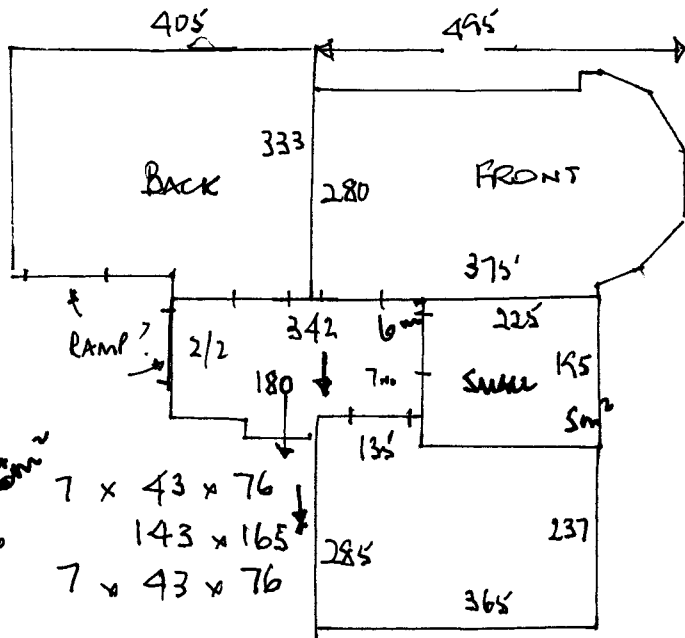

DAVE SHORT

01932. 241348

07793. 494721.

R15908
LYN HOLMES

14 THE HOLLANDS
KT4.

TDP
FIRST FLOOR

7 x 43 x 76.
 22m ~ 1/2 L 143 x 165. ↓
 6m 7 x 43 x 76

FIRST FLOOR

6m ~
 7 x 43 x 76
 22m 143 x 165
 7 x 43 x 76

BD / LAND + STES.

GR. ' x 5640
 DN 5m.
 2/2 x 246.
 1/2 LAN 26m²

1 2

ALL NEW FLOORS.
 GRIPPER R'OD.
 BARS "

SAT 27th NOV.

LANDINGS + STAIRS
 SMALL FRONT BEDROOM.

R15908
 HOLMES
 14 THE HOLLANDS
 RT 4 .

2 2

$$\begin{array}{r}
 6.95 \times 4.00 \\
 1.90 \times 4 \\
 \hline
 8.85 \times 4.00 = 35.40m^2
 \end{array}$$