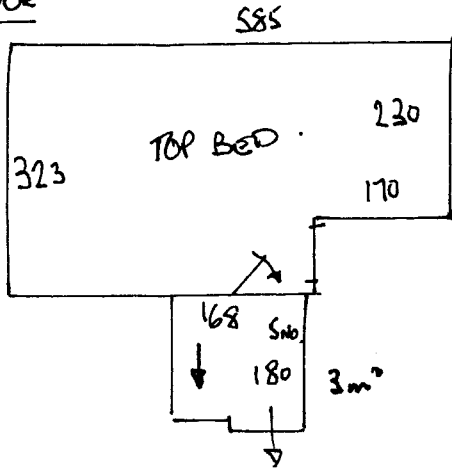

DAVE SHORT

01932. 241348

07793. 494721.

R15908
LYN HOLMES

14 THE HOLLANDS
KT4.

TDP
FIRST FLOOR

7 x 43 x 76.
 22m ~ 1/2 L 143 x 165. ↓
 6m 7 x 43 x 76

FIRST FLOOR

6m ~
 7 x 43 x 76
 22m 143 x 165
 7 x 43 x 76

BD / LAND + STES.

GR. ' x 5640
 DN 5m.
 2/2 x 246.
 1/2 LAN 26m²

1 2

ALL NEW FLOORS.
 GRIPPER R'OD.
 BARS "

SAT 27th NOV.

LANDINGS + STAIRS
 SMALL FRONT BEDROOM.

R15908
 HOLMES
 14 THE HOLLANDS
 RT 4 .

2 2

$$\begin{array}{r}
 6.95 \times 4.00 \\
 1.90 \times 4 \\
 \hline
 8.85 \times 4.00 = 35.40m^2
 \end{array}$$