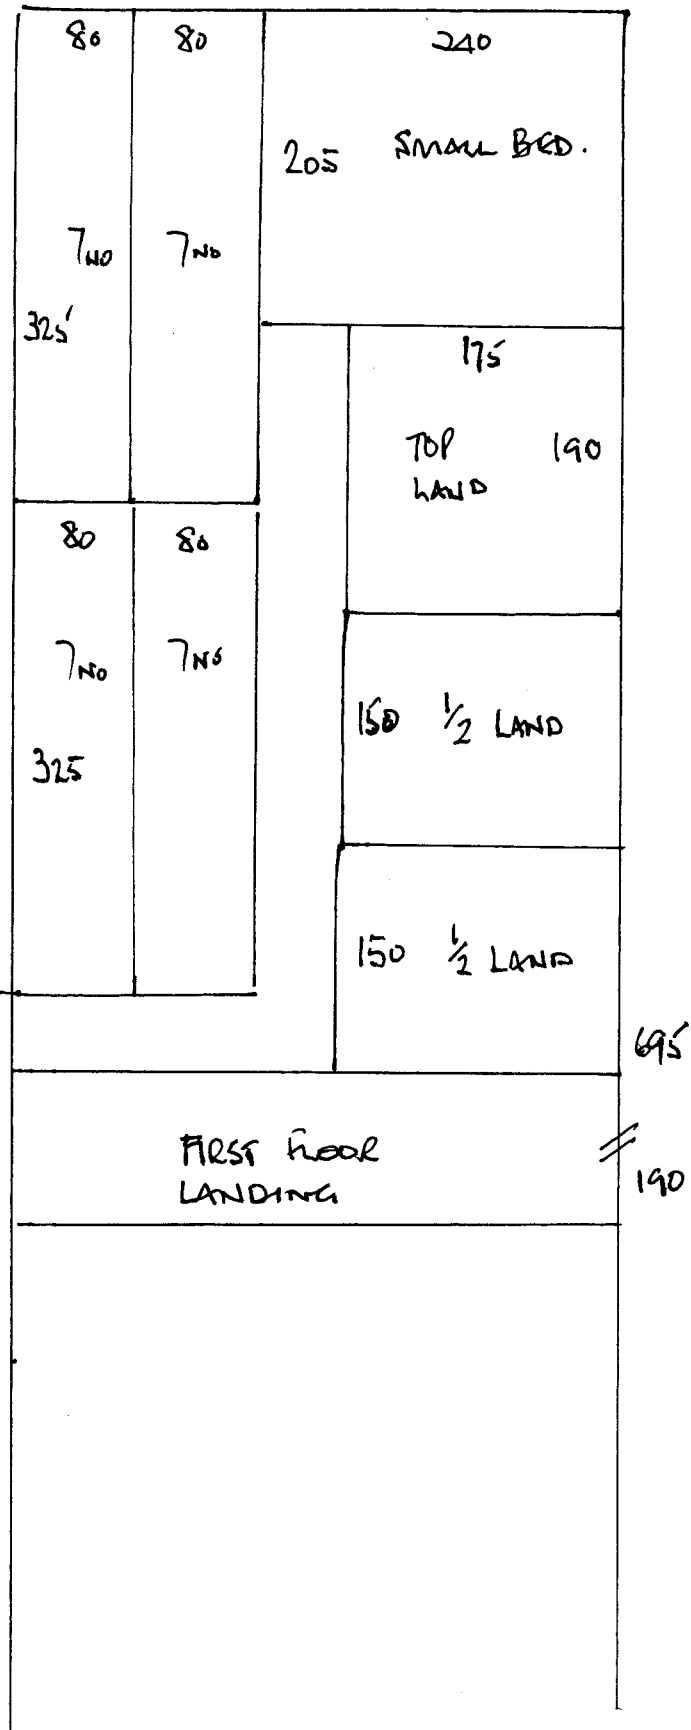

DAVE SHORT

01932. 241348

07793. 494721.

R15908
LYN HOLMES

14 THE HOLLANDS
KT4.

TDP
FIRST FLOOR

7 x 43 x 76.
 22m ~ 1/2 L 143 x 165. ↓
 6m 7 x 43 x 76

FIRST FLOOR

6m ~
 7 x 43 x 76
 22m 143 x 165
 7 x 43 x 76

BD / LAND + STES.

GR. ' x 5640
 DN 5m.
 2/2 x 246.
 1/2 LAN 26m²

1 2

ALL NEW FLOORS.
 GRIPPER R'OD.
 BARS "

SAT 27th NOV.

LANDINGS + STAIRS
 SMALL FRONT BEDROOM.

R15908
 HOLMES
 14 THE HOLLANDS
 RT 4 .

2 2

$$\begin{array}{r}
 6.95 \times 4.00 \\
 1.90 \times 4 \\
 \hline
 8.85 \times 4.00 = 35.40m^2
 \end{array}$$