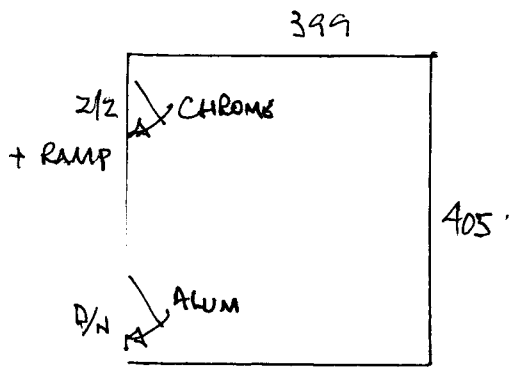

R15801
 HUBBARD
 15 HAMPTON GROVE
 BLW KT17.

1 1.

MASTER BEDROOM.

Cobalt Heather /18

415 x 400.

Must be no less than
 4 metre.

U/LAM	17m ² .
D/N ALI	1m.
2/2 CHR	1m.
BED	1m.
RAMP	1m.