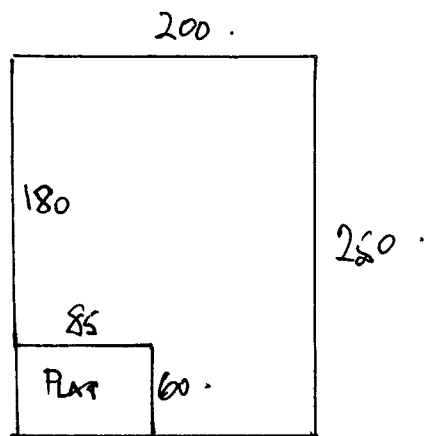

EXISTING VINYL FITTED  
ONTO WOOD PLY BASE &  
STUCK WITH SPRAY ADHESIVE ?

R15663 .  
DIANA JONES  
FLAT 4, 17 THORNHILL.  
SW19.

1 1

BATHROOM ,

Ply base .