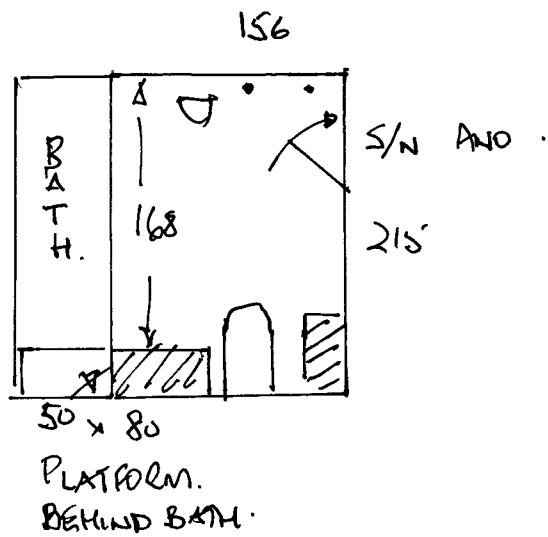

EXISTING VINYL FITTED  
ONTO WOOD PLY BASE &  
STUCK WITH SPRAY ADHESIVE ?

R15663 .  
DIANA JONES  
FLAT 4, 17 THORNHILL.  
SW19.

1 1

BATHROOM ,

Ply base .