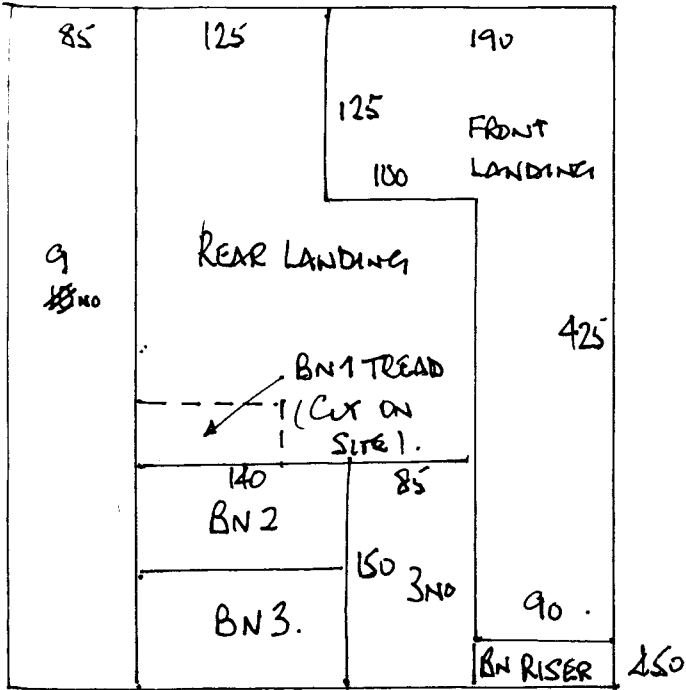

R16089

KELLY

8 SUSSEX RD.

KT3.

1 2.

FIRST FLOOR.

FIT 22. AREA

LANDINGS & STAIRS ONLY.

12 x 43 x 80

BN1 40 x 82

20 x 80

BN2 40 x 100

20 x 102

BN3 50 x 130

20 x 130

ALLOW NEW GRIPPER

ALL BARS.

GR. 30NO

D/N 2NO.

2/2 2NO

S/N 1NO.

R16089
 KELLY
 8 SUSSEX RD
 KT 3.

2 2.

450 x 400.