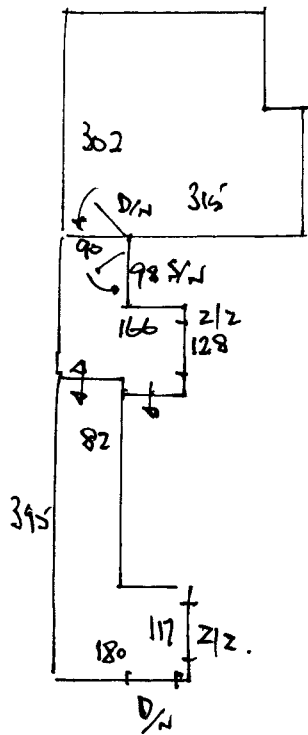

R16089

KELLY

8 SUSSEX RD.

KT3.

1 2.

FIRST FLOOR.

FIT 22. AREA

LANDINGS & STAIRS ONLY.

12 x 43 x 80

BN1 40 x 82

20 x 80

BN2 40 x 100

20 x 102

BN3 50 x 130

20 x 130

ALLOW NEW GRIPPER

ALL BARS.

GR. 30NO

D/N 2NO.

2/2 2NO

S/N 1NO.

R16089
 KELLY
 8 SUSSEX RD
 KT 3.

2 2.

450 x 400.