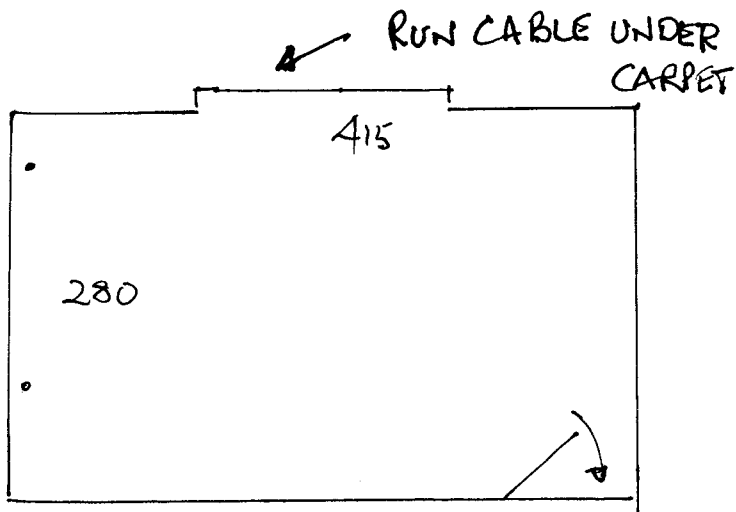

BEDROOM (REAR)

R15960
KLOVERLID
178B WORPLE RD
SW 20

1 1.

UPLIFT EXISTING
CARPET & U/LAY.
MOVE BED & CHEST.

KITCHEN

- ① MOVE W/M.
- ② LOOSE LAY VINYL OVER EXISTING.