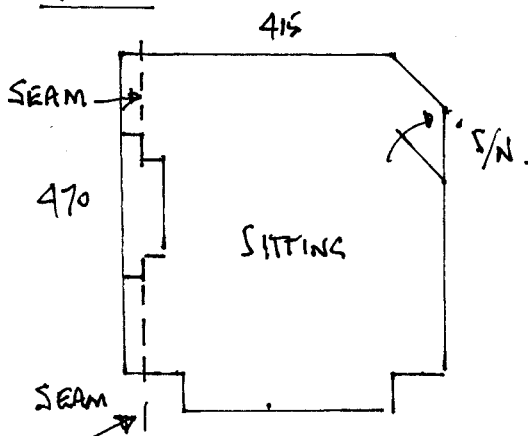

- ✓ 20 x 80 } RUNNER
- ✓ 6 x 43 x 81 }
- ✓ 123 x 164
- ✓ 20 x 80 } RUNNER
- ✓ 9 x 43 x 81 }

FIRST

- FLOORBOARDS.

STAIRS

- ✓ 20 x 80 } RUNNER
- ✓ 9 x 43 x 81 }
- ✓ 121 x 94
- ✓ 20 x 90 } RUNNER
- ✓ 6 x 43 x 92 }

GROUND

- FLOORBOARDS.

FURNITURE ✓.

1/4AY 104m<sup>2</sup>.

D/N 6.

S/N 1.

Z/2 3.

R15636  
 KNOWLES  
 365 WIMBLEDON PK RD  
 SW14

2 3

CUTS :

- 615 x 500
- 510 x "
- 360 x "
- 350 x "

18.35m. x 500 .

\* TUES. 11<sup>th</sup> AUG . \*

CUT RUNNERS x 4NO.

- 470 x 60
- 470 x 60
- 320 x 60
- 320 x 70

WED 12<sup>th</sup> AUG. / THURS 13<sup>th</sup>.