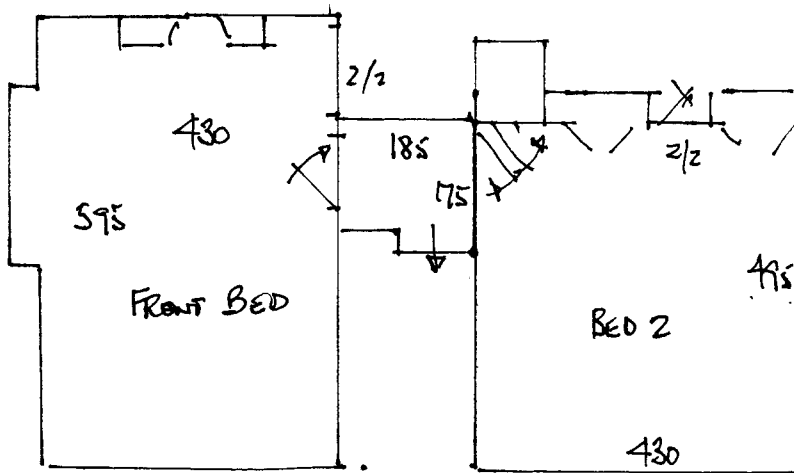

- ✓ 20 x 80 } RUNNER
- ✓ 6 x 43 x 81 }
- ✓ 123 x 164
- ✓ 20 x 80 } RUNNER
- ✓ 9 x 43 x 81 }

FIRST

- FLOORBOARDS.

STAIRS

- ✓ 20 x 80 } RUNNER
- ✓ 9 x 43 x 81 }
- ✓ 121 x 94
- ✓ 20 x 90 } RUNNER
- ✓ 6 x 43 x 92 }

GROUND

- FLOORBOARDS.

FURNITURE ✓.

1/4AY 104m<sup>2</sup>.

D/N 6.

S/N 1.

Z/2 3.

R15636  
 KNOWLES  
 365 WIMBLEDON PK RD  
 SW14

2 3

CUTS :

- 615 x 500
- 510 x "
- 360 x "
- 350 x "

18.35m. x 500 .

\* TUES. 11<sup>th</sup> AUG . \*

CUT RUNNERS x 4NO.

- 470 x 60
- 470 x 60
- 320 x 60
- 320 x 70

WED 12<sup>th</sup> AUG. / THURS 13<sup>th</sup>.

BEDS x 5,  
 LANDINGS + STAIRS.

R15636  
 KNOWLES  
 365 WIMBLEDON PK RD  
 SW19

3 3

CUTS :

- 315 x 400
- 510 x "
- 480 x "

13.05 x 4.00