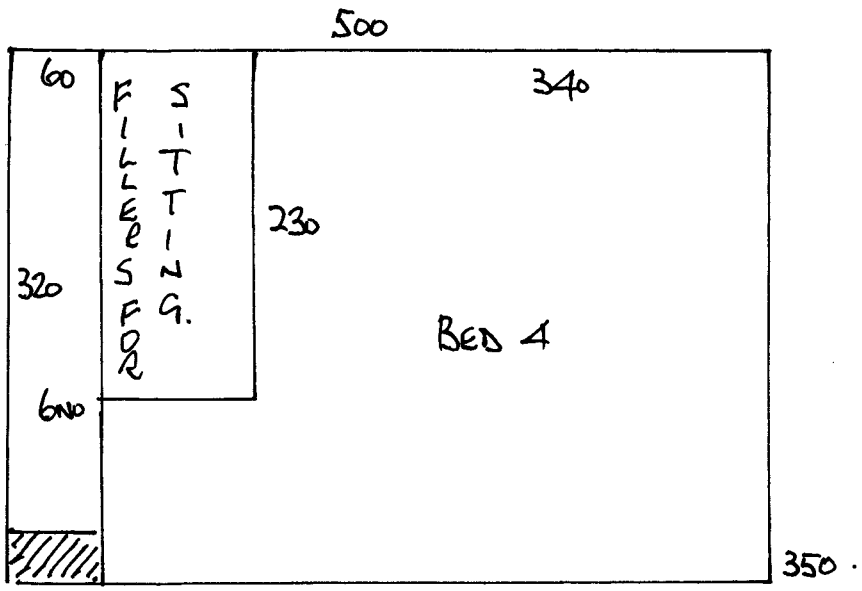

GROUND

- FLOORBOARDS.

FURNITURE ✓.

1/4AY 104m<sup>2</sup>.

D/N 6.

S/N 1.

Z/2 3.

R15636  
 KNOWLES  
 365 WIMBLEDON PK RD  
 SW14

2 3

CUTS :

- 615 x 500
- 510 x "
- 360 x "
- 350 x "

18.35m. x 500 .

\* TUES. 11<sup>th</sup> AUG . \*

CUT RUNNERS x 4NO.

- 470 x 60
- 470 x 60
- 320 x 60
- 320 x 70

WED 12<sup>th</sup> AUG. / THURS 13<sup>th</sup>.

BEDS x 5,  
 LANDINGS + STAIRS.

R15636  
 KNOWLES  
 365 WIMBLEDON PK RD  
 SW19

3 3

CUTS :

- 315 x 400
- 510 x "
- 480 x "

13.05 x 4.00