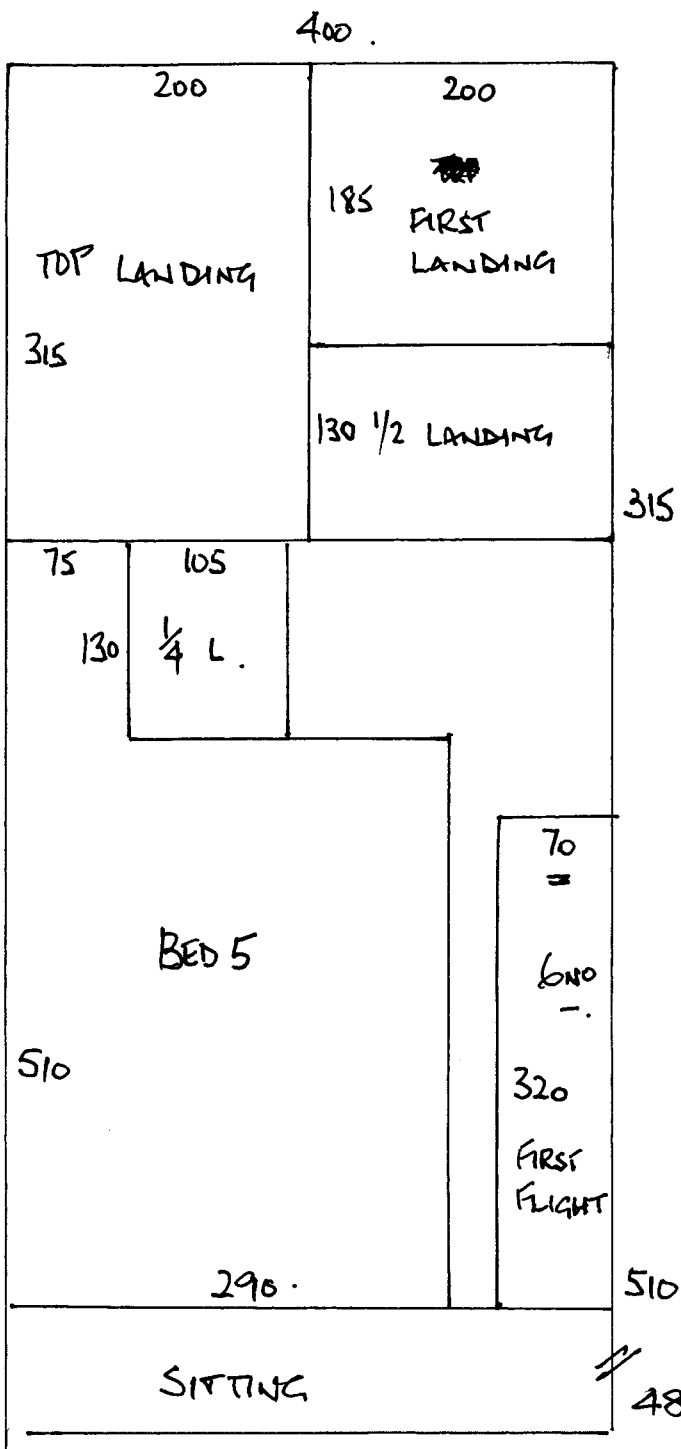

- ✓ 20 x 80 } RUNNER
- ✓ 6 x 43 x 81 }
- ✓ 123 x 164
- ✓ 20 x 80 } RUNNER
- ✓ 9 x 43 x 81 }

FIRST

- FLOORBOARDS.

STAIRS

- ✓ 20 x 80 } RUNNER
- ✓ 9 x 43 x 81 }
- ✓ 121 x 94
- ✓ 20 x 90 } RUNNER
- ✓ 6 x 43 x 92 }

GROUND

- FLOORBOARDS.

FURNITURE ✓.

1/4AY 104m<sup>2</sup>.

D/N 6.

S/N 1.

Z/2 3.

R15636  
 KNOWLES  
 365 WIMBLEDON PK RD  
 SW14

2 3

CUTS :

- 615 x 500
- 510 x "
- 360 x "
- 350 x "

18.35m. x 500 .

\* TUES. 11<sup>th</sup> AUG . \*

CUT RUNNERS x 4NO.

- 470 x 60
- 470 x 60
- 320 x 60
- 320 x 70

WED 12<sup>th</sup> AUG. / THURS 13<sup>th</sup>.

BEDS x 5,  
 LANDINGS + STAIRS.

R15636  
 KNOWLES  
 365 WIMBLEDON PK RD  
 SW19

3 3

CUTS :

- 315 x 400
- 510 x "
- 480 x "

13.05 x 4.00