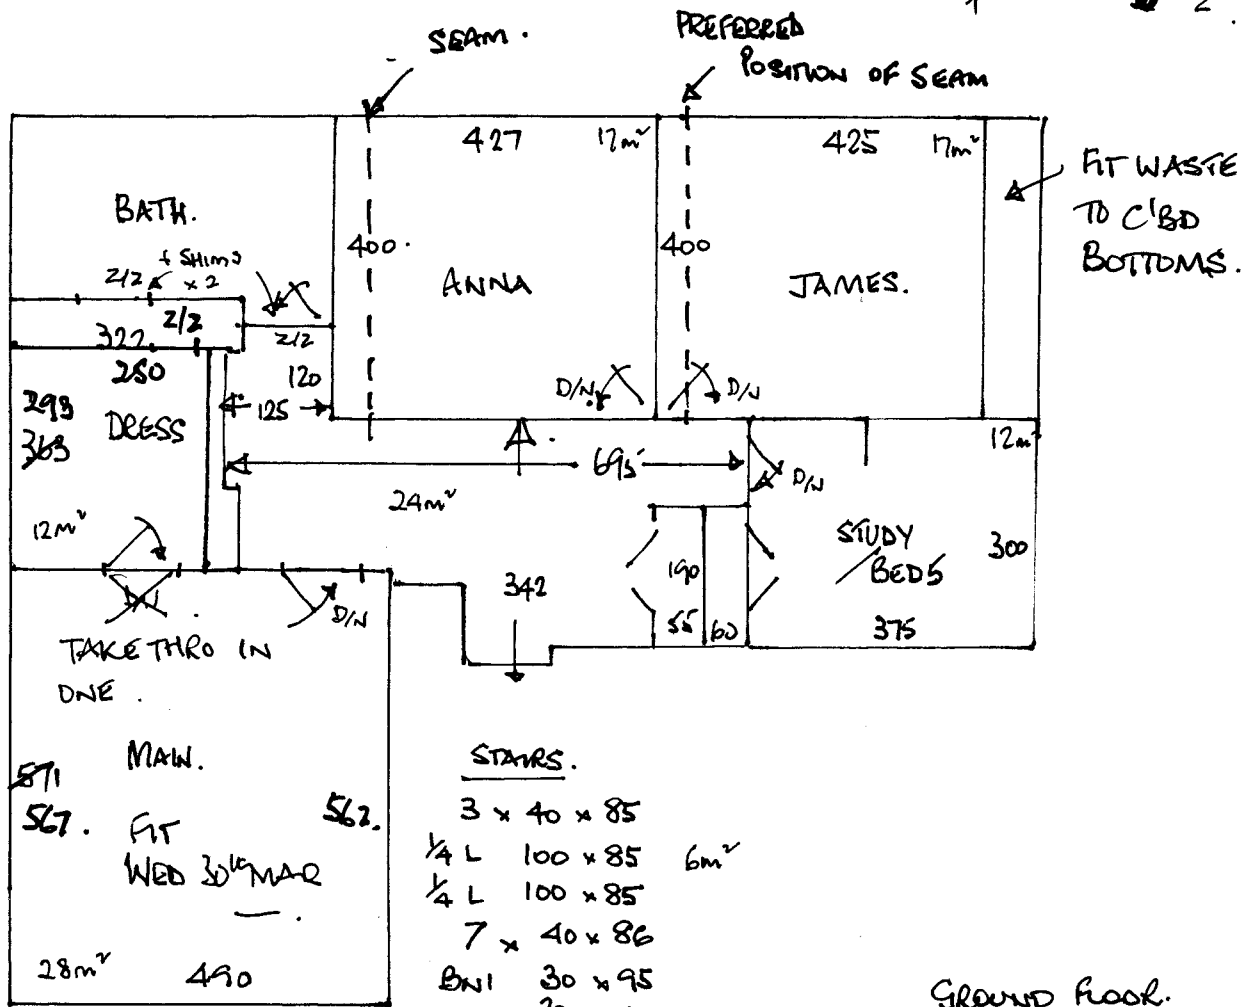

R15887
 LEACH
 5 COOMBE BANK
 KT2.

FIRST FLOOR.

GROUND FLOOR.

- 4/44 160m²
- DN 7
- 212 2.
- SHIMS 4.
- GR. 100
- S/W 1

Fit LOUNGE → ANNA'S BEDROOM.

LOUNGE 7.50 x 4.00.

ANNA 4.20 x "

(FILLER FOR ANNA'S ROOM LEFT ON SITE
AFTER LAST STAGE, BUT NEW W'ROBES
FITTED SO MAY NOT BE R'QD).

R15887

LEACH

5 COOMBE BANK

KT 2.

2 2

Fit WASTE TO C'BD BOTTOMS IN JAME'S ROOM AND
TO C'BD ON LANDING. LEAVE ALL SIZEABLE OFF CUTS
WITH THE C'MER.

* KEY BEHIND POT ON THE RIGHT OF FRONT DOOR IF
C'MER IS NOT AT HOME.