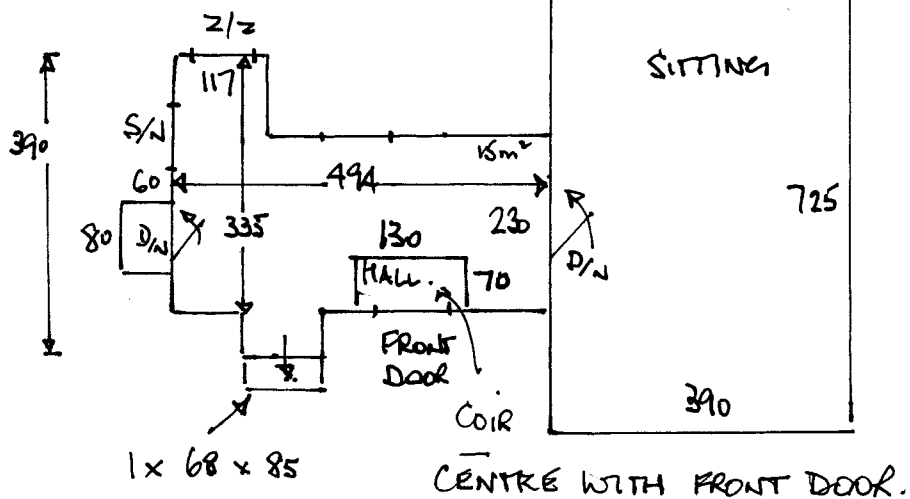

R15887
 LEACH
 5 COOMBE BANK
 KT2.

FIRST FLOOR.

GROUND FLOOR.

- 4/44 160m²
- DN 7
- 212 2.
- SHIMS 4.
- GR. 100
- S/W 1

Fit LOUNGE → ANNA'S BEDROOM.

LOUNGE 7.50 x 4.00.

ANNA 4.20 x "

(FILLER FOR ANNA'S ROOM LEFT ON SITE
AFTER LAST STAGE, BUT NEW W'ROBES
FITTED SO MAY NOT BE R'QD).

R15887

LEACH

5 COOMBE BANK

KT 2.

2 2

Fit WASTE TO C'BD BOTTOMS IN JAME'S ROOM AND
TO C'BD ON LANDING. LEAVE ALL SIZEABLE OFF CUTS
WITH THE C'MER.

* KEY BEHIND POT ON THE RIGHT OF FRONT DOOR IF
C'MER IS NOT AT HOME.