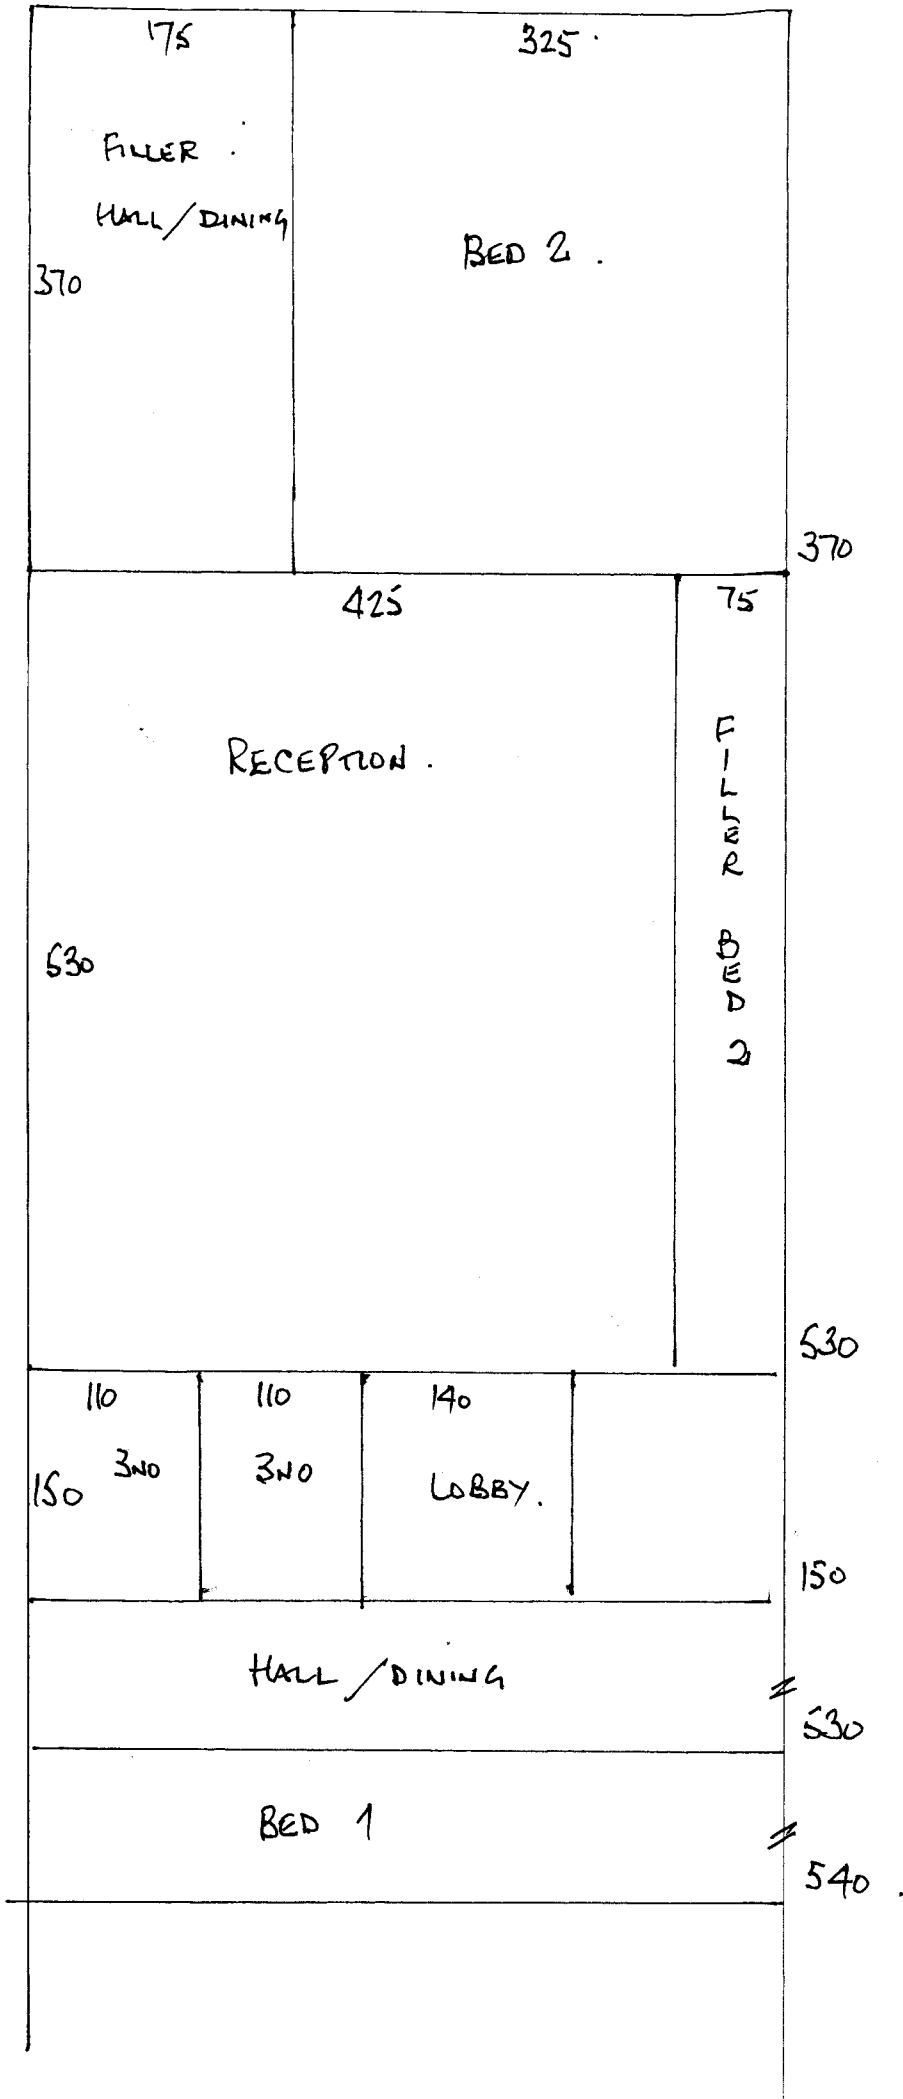

R15766  
 LEEK  
 FLAT 4, 29A LINGFIELD RD  
 SW14.

1 2

CUTS :

370	x	500	.
530	x	"	
150	x	"	
530	x	"	
540	x	"	
<hr/>			
21.20	x	5.00	= 106m <sup>2</sup>

R15766  
LEEK.  
FLAT 4, 29A LINGFIELD RD  
SWIC9.

2 2