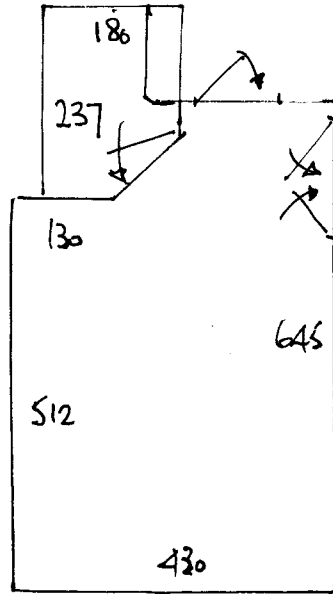

R15914.

LEUTERT

39 BATHGATE RD

SWIG

1 1.

MAIN BEDROOM ON FIRST FLOOR.

PERIOD VELVET - SILVER.

SYLVANA.

u/lay 34m²

7.70 x 4.40

* CUT DRESSING ROOM OUT
ON SITE.