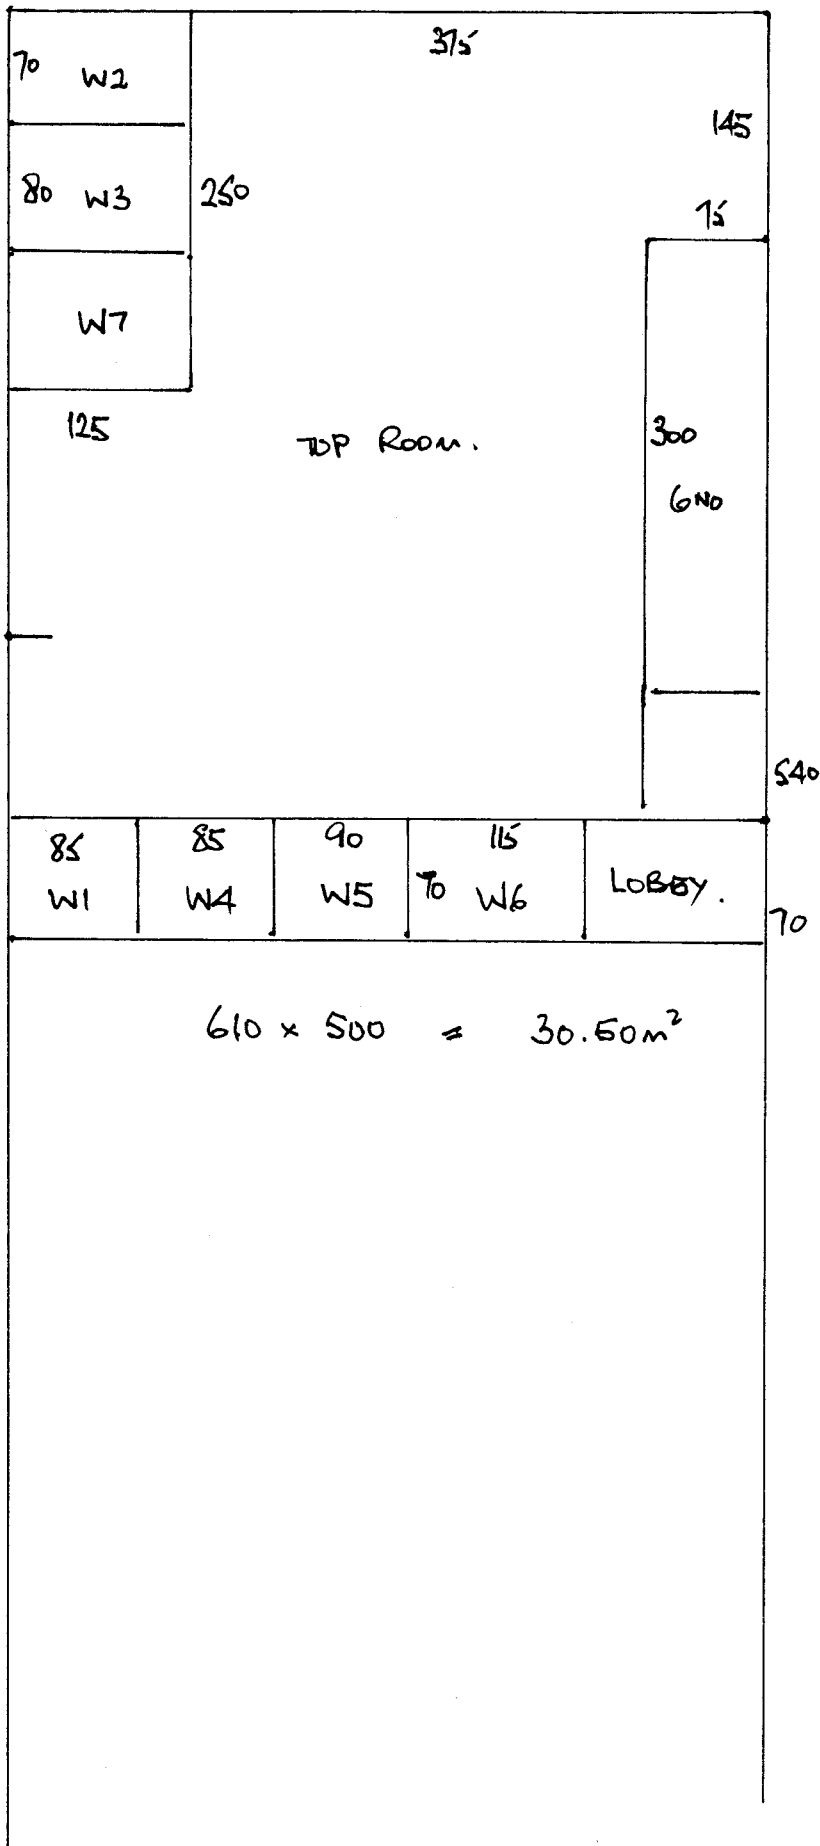

6 x 45 x 69

W1 53 x 75

W2 60 x 100

W3 70 x 100

W4 55 x 75

W5 53 x 80

W6 60 x 105

W7 70 x 100.

5m²

V/LAY 42m²

D/N x 2.

S/N x 2

Z/2 x 1.

* FIRST LANDING.

FIT RED CARPET ~~OFF TO~~ ^{AND} ALL D/N TO DOORWAY TO SECOND STAIRS
 FIT TALANA GREY TO SMALL LOBBY AREA AT FOOT
 OF THESE STAIRS.

R16370
 LEWIS
 5 SYDNEY RD
 SW20.