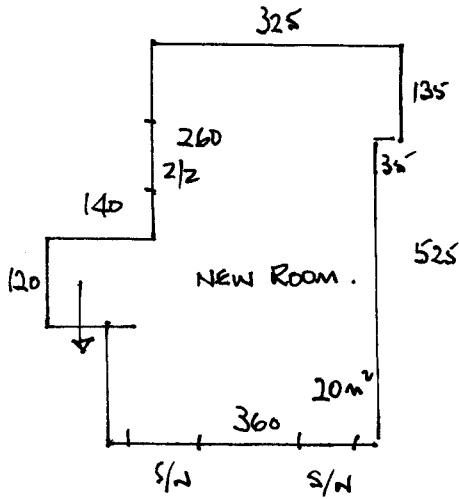

TOP FLOOR.

R16370.

KAREN LEWIS (LAIDLIER).

5 SYDNEY RD

SW 20 SEC.

07400-685124.

1 2.

FIRST

6 x 45 x 69

W1 53 x 75

W2 60 x 100

W3 70 x 100

W4 55 x 75

W5 53 x 80

W6 60 x 105

W7 70 x 100.

5m²

V/LAY 42m²

D/N x 2.

S/N x 2

Z/2 x 1.

* FIRST LANDING.

FIT RED CARPET ~~OFF TO~~ ^{AND} ALL D/N TO DOORWAY TO SECOND STAIRS
 FIT TALANA GREY TO SMALL LOBBY AREA AT FOOT
 OF THESE STAIRS.

R16370
 LEWIS
 5 SYDNEY RD
 SW20.