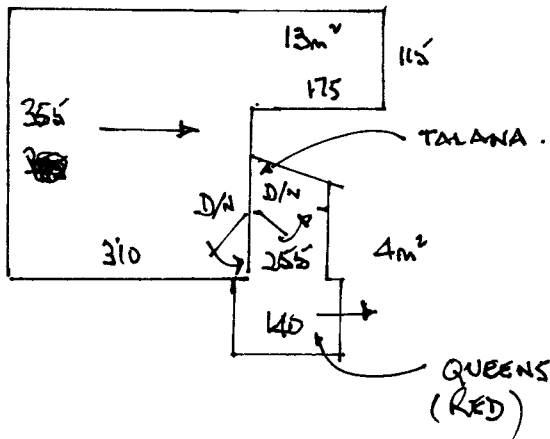

TOP FLOOR.

R16370.

KAREN LEWIS (LAIDLIER).

5 SYDNEY RD

SW 20 SEC.

07400-685124.

1 2.

FIRST

6 x 45 x 69

W1 53 x 75

W2 60 x 100

W3 70 x 100

W4 55 x 75

W5 53 x 80

W6 60 x 105

W7 70 x 100.

5m²

V/LAY 42m²

D/N x 2.

S/N x 2

Z/2 x 1.

* FIRST LANDING.

FIT RED CARPET ~~OFF TO~~ ^{AND} ALL D/N TO DOORWAY TO SECOND STAIRS
 FIT TALANA GREY TO SMALL LOBBY AREA AT FOOT
 OF THESE STAIRS.

R16370
 LEWIS
 5 SYDNEY RD
 SW20.