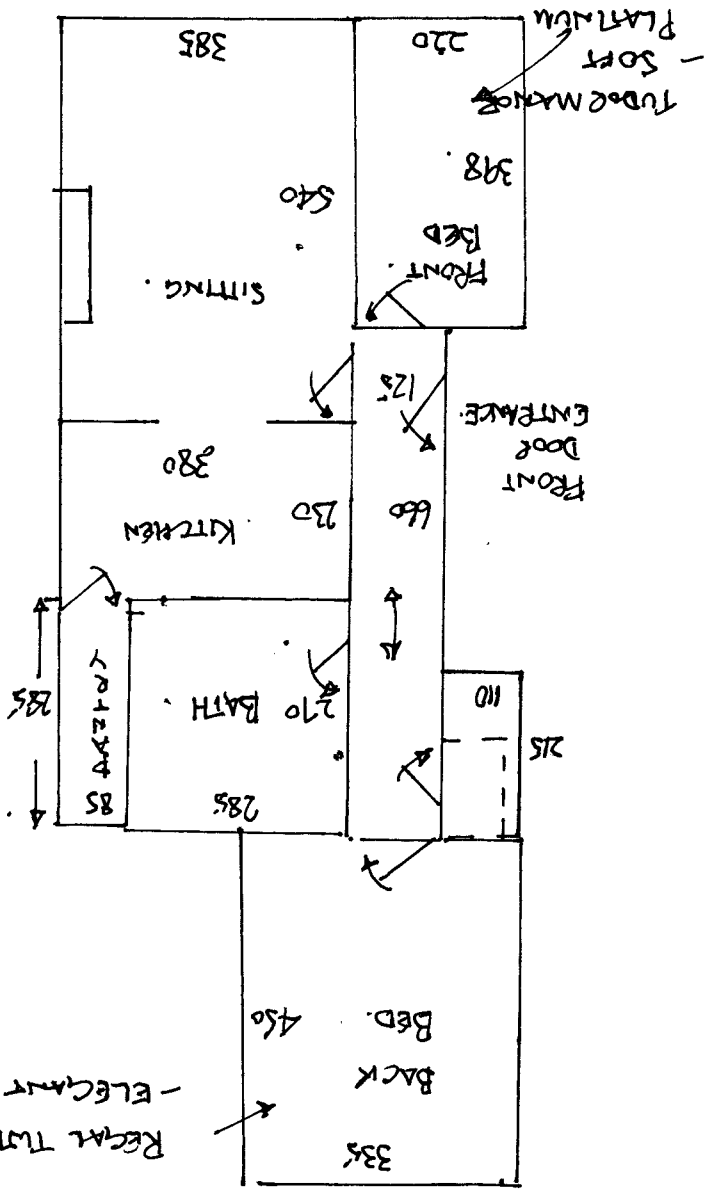

C'USER TO FLY ALL AREAS.
 VICTORIAN BATH TO BE DISCONNECTED.

215617
 LORD
 Flat 7, 9 Court Road Gdns.
 SW5.
 1 1

FITTING DATES:—

CARPET. MON 24th AUG.
 TILES. TUES 25th AUG.
 FOR 3 DAYS.

REGAL TURNER
 - ELEGANT ROSE

BATH, KITCHEN, SITTING. 40m²
 HALL + LINED. 11m²
 } 51m²

16 PKS. @ 3.34m² = 53.44m².