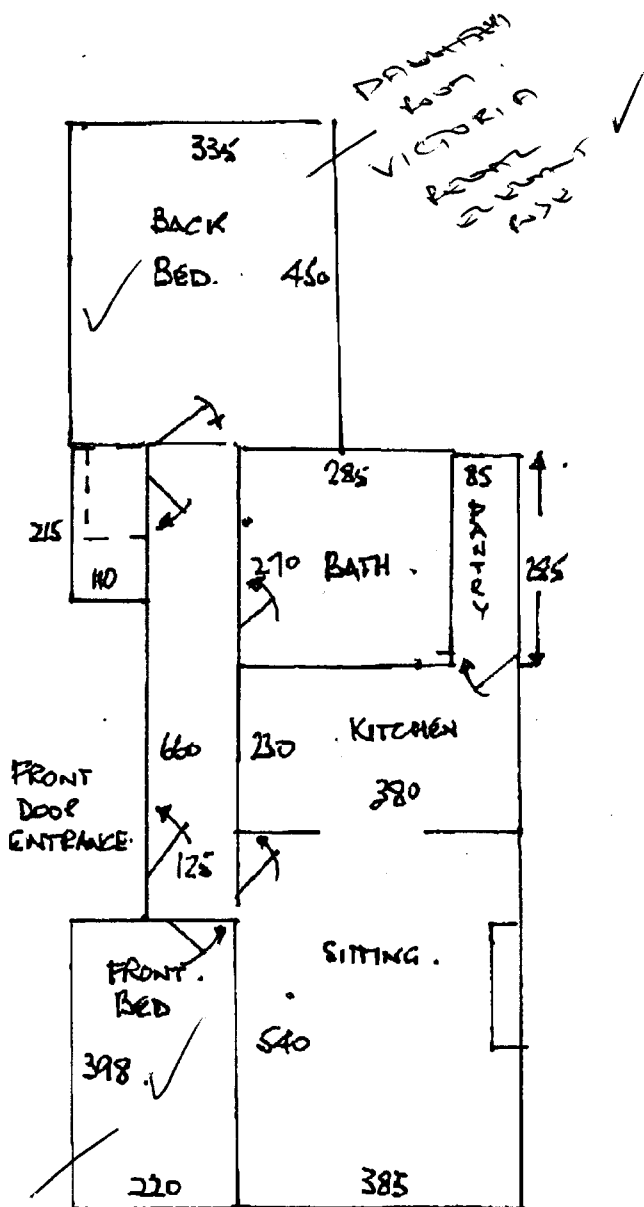

Let
2009
100 - 10/10

R15642
LLOYD
FLAT 7, 9 COURTFIELD Gdns.
SWS.

1 OF 1.

MON 24TH AUGUST.

REGAL TOWER - BACK BED
TUDOR - FRONT BED.

17.25
*

17.25

BATH, KITCHEN, SITTING.
HALL & LINED.

40m²
11m²

51m².

16 PERS. @ 3.34m²

53.44m².

10.
1/1
CLEAN
PINK
POTTERY