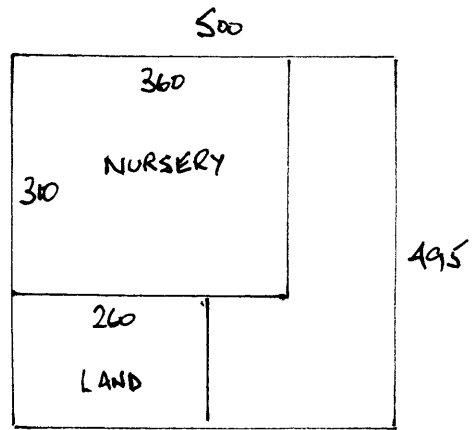

TOP FLOOR

R16495  
 LLOYD  
 34 THORNTON RD  
 SW19

1 1.

FIRST.

310 x 500 TOP BED  
 310 x " FIRST FLOOR BED.