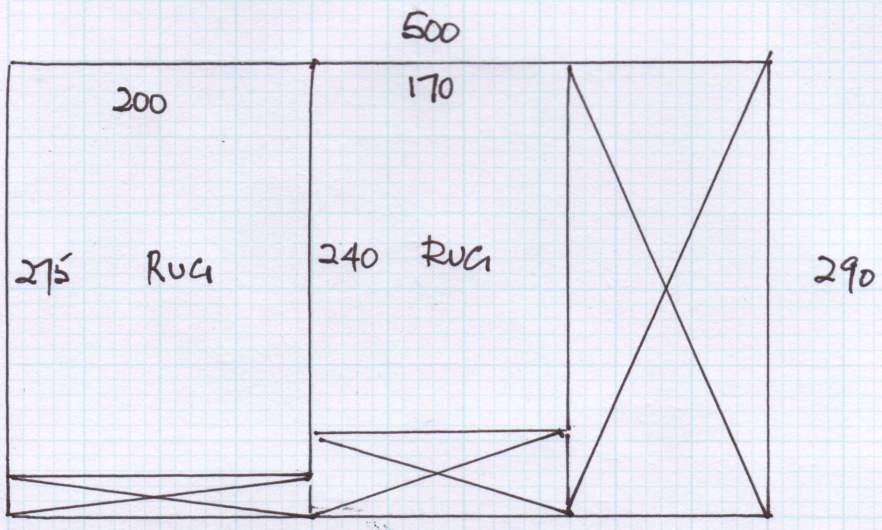

RANNOCH 455 Ex: R16617  
CAD PLACE

Job No: R16630  
Name: LONDESBOROUGH  
Address: ASHTON HOUSE  
WARBOYS RD. KT2.

Tel:  
Sheet: 1 of 1.

RUGS x 2no.      275 x 200.  
                         240 x 170.