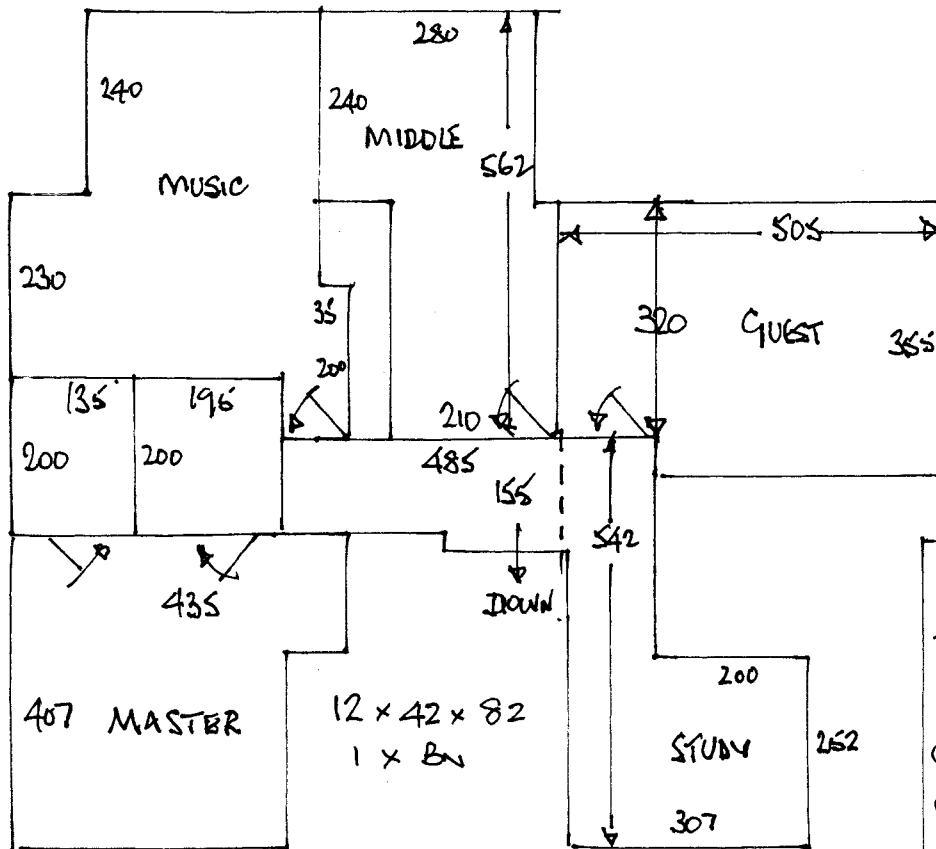

TOP FLOOR

R15984
 DEBBIE MACKAY
 NORTHBRIDGE
 COOMBE PARK. KT2.

1 2

- 7 x 42 x 68
- W1 50 x 73
- W2 53 x 85
- W3 63 x 95
- W4 50 x 67.
- BN. 30 x 85
- 20 x 95.

FIRST FLOOR.

CUTS:

- TOM 725 x 500
- MUSIC 575 x "
- GUEST 365 x "
- MASTER 420 x "
- MIDDLE/ DRESS. x 2 575 x "