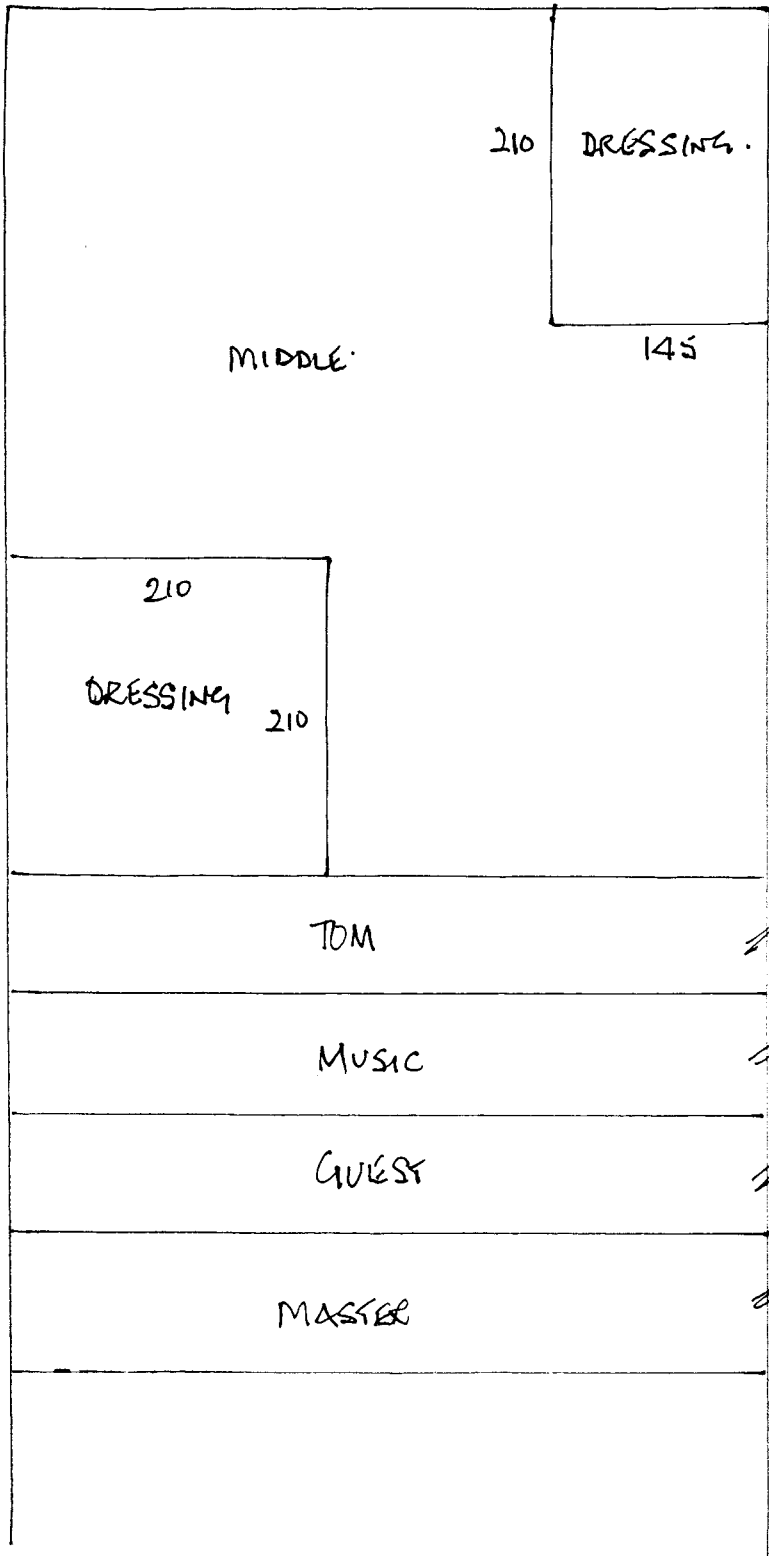

TOP FLOOR

R15984
 DEBBIE MACKAY
 NORTHBRIDGE
 COOMBE PARK. KT2.

1 2

- 7 x 42 x 68
- W1 50 x 73
- W2 53 x 85
- W3 63 x 95
- W4 50 x 67.
- BN. 30 x 85
- 20 x 95.

FIRST FLOOR.

CUTS:

- TOM 725 x 500
- MUSIC 575 x "
- GUEST 365 x "
- MASTER 420 x "
- MIDDLE/ DRESS. x 2 575 x "