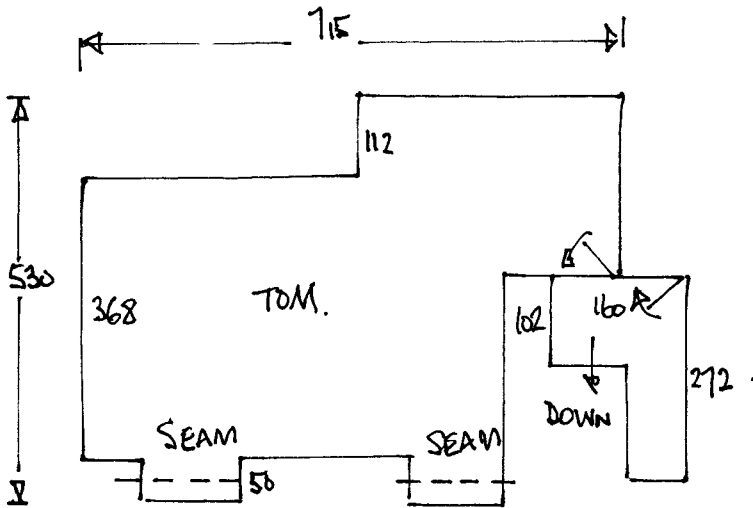

TOP FLOOR

R15984
 DEBBIE MACKAY
 NORTHBRIDGE
 COOMBE PARK. KT2.

1 2

- 7 x 42 x 68
- W1 50 x 73
- W2 53 x 85
- W3 63 x 95
- W4 50 x 67.
- BN. 30 x 85
- 20 x 95.

FIRST FLOOR.

CUTS:

- TOM 725 x 500
- MUSIC 575 x "
- GUEST 365 x "
- MASTER 420 x "
- MIDDLE/ DRESS. x 2 575 x "