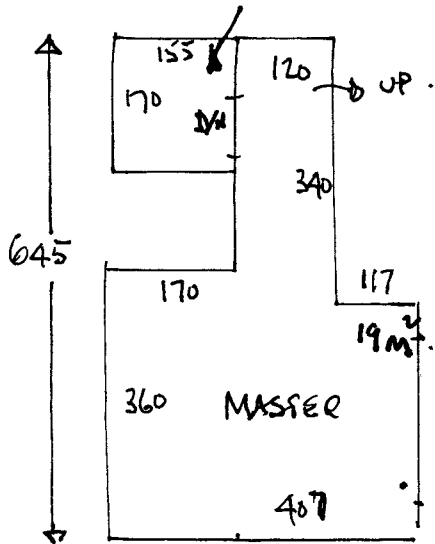

R15900  
 MAHONEY  
 20 COPSE HILL  
 SW 20'

1 2.

BEDROOM

LEAVE CRT IN POSITION  
 NOT BEING DONE

BARBADOS - 20 (6.85 x 4.00)

MON. 1ST NOV.

FIT BEDROOM.

STAIRS

Riser 20 x 87

W1 66 x 102 7m².

W2 75 x 122

W3 70 x 81

¼L 110 x 92

8 x 43 x 93 - INSET ON RT SIDE

BN 40 x 110

SUPREME DESIGN 13322

R15900  
 MAHONEY  
 20 CORSE HILL  
 WIMBLEDON. SW 20.

2 2.