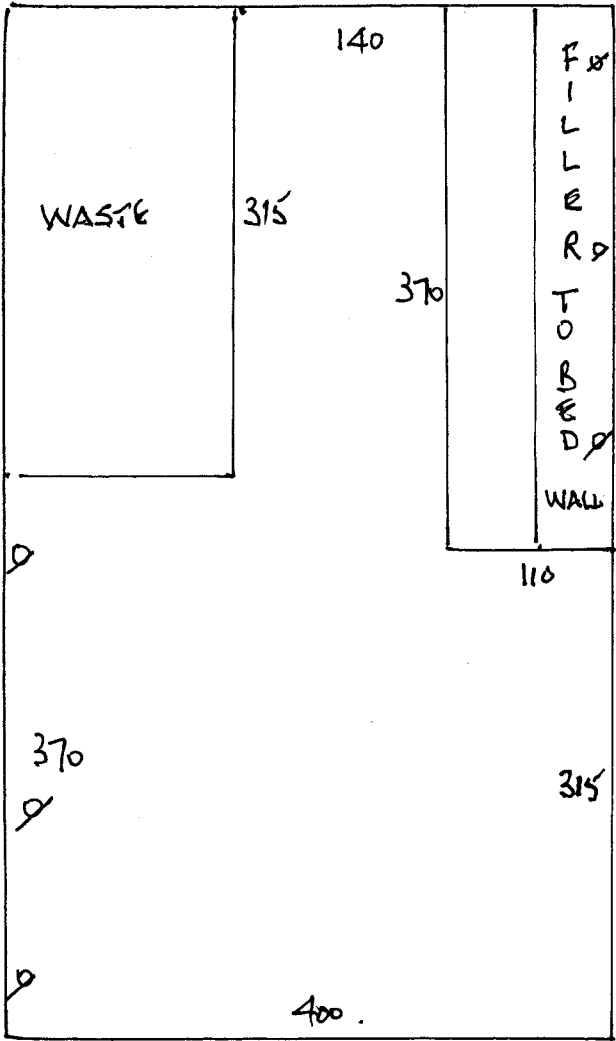

R15900  
 MAHONEY  
 20 COPSE HILL  
 SW 20'

1 2.

BEDROOM

LEAVE CRT IN POSITION  
 NOT BEING DONE

BARBADOS - 20 (6.85 x 4.00)

MON. 1ST NOV.

FIT BEDROOM.

STAIRS

Riser 20 x 87

W1 66 x 102 7m².

W2 75 x 122

W3 70 x 81

¼L 110 x 92

8 x 43 x 93 - INSET ON RT SIDE

BN 40 x 110

SUPREME DESIGN 13322

R15900  
 MAHONEY  
 20 CORSE HILL  
 WIMBLEDON. SW 20.

2 2.