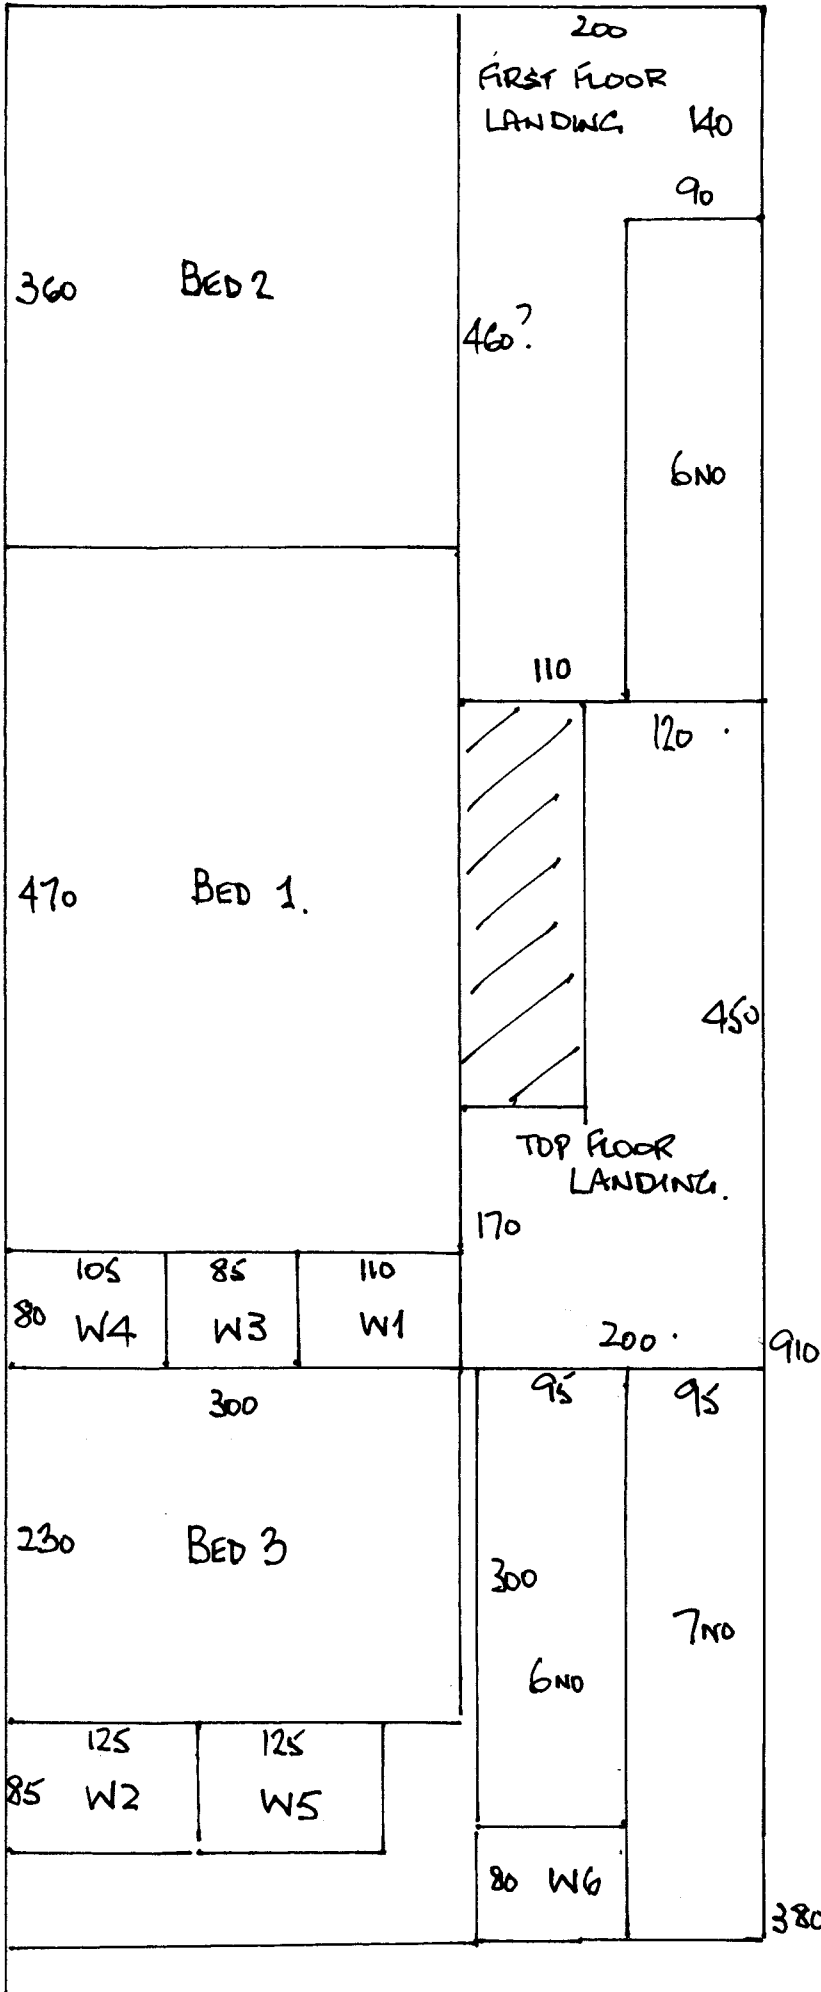

UPLIFT & DISPOSE
 REUSE GRIPPER
 WOOD THRESHOLDS IN PLACE.

LUKE RYAN
 G. ADAM MEWS
 SWIT.

TOP FLOOR.

- STAIRS:
- ✓ W1 65 x 100
 - ✓ W2 75 x 115
 - ✓ W3 70 x 77
 - ✓ 6 x 46 x 80
 - ✓ W4 66 x 95
 - ✓ W5 75 x 118
 - ✓ W6 70 x 88
- TURN

FIRST FLOOR

- STAIRS:
- 13 x 46 x 26

Bed 1 + Bed 2 IS
 A THROUGH ROOM.
 CHECK WITH C'MER
 RE SEAM.

LUKE RYAN
6 ADAM MEWS
SW17

CUTS : 910 x 500
380 x "
BED 4 355 x "

16.45 x 500 =
82.25m²