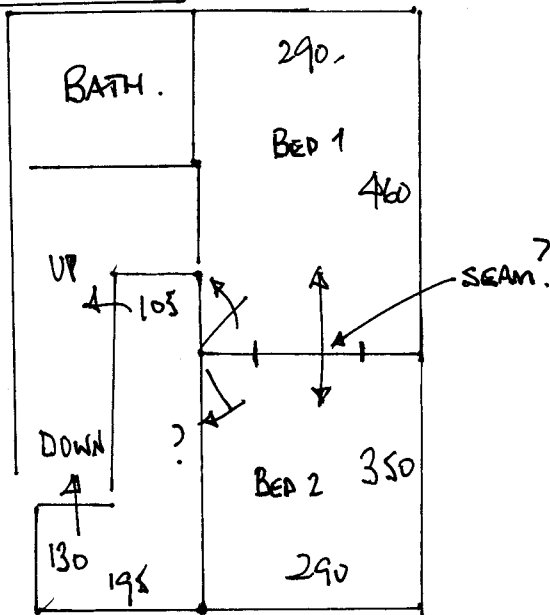

UPLIFT & DISPOSE
 REUSE GRIPPER
 WOOD THRESHOLDS IN PLACE.

LUKE RYAN
 G. ADAM MEWS
 SWIT.

TOP FLOOR.

- STAIRS:
- ✓ W1 65 x 100
 - ✓ W2 75 x 115
 - ✓ W3 70 x 77
 - ✓ 6 x 46 x 80
 - ✓ W4 66 x 95
 - ✓ W5 75 x 118
 - ✓ W6 70 x 88
- TURN

FIRST FLOOR

- STAIRS:
- 13 x 46 x 26

Bed 1 + Bed 2 IS
 A THROUGH ROOM.
 CHECK WITH C'MER
 RE SEAM.

LUKE RYAN
6 ADAM MEWS
SW17

CUTS : 910 x 500
380 x "
BED 4 355 x "

16.45 x 500 =
82.25m²