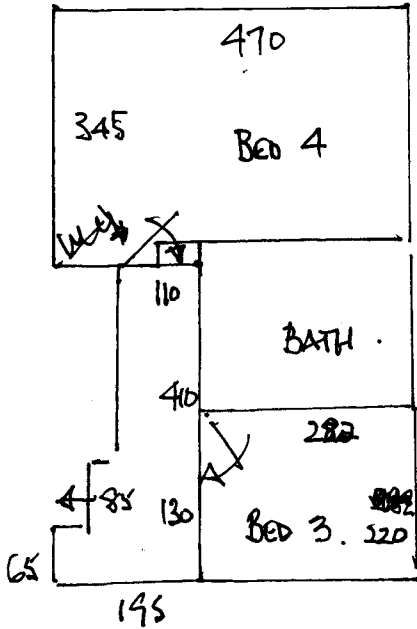

UPLIFT & DISPOSE
 REUSE GRIPPER
 WOOD THRESHOLDS IN PLACE.

LUKE RYAN
 G. ADAM MEWS
 SWIT.

TOP FLOOR.

- STAIRS:
- ✓ W1 65 x 100
 - ✓ W2 75 x 115
 - ✓ W3 70 x 77
 - ✓ 6 x 46 x 80
 - ✓ W4 66 x 95
 - ✓ W5 75 x 118
 - ✓ W6 70 x 88
- TURN

FIRST FLOOR

- STAIRS:
- 13 x 46 x 26

Bed 1 + Bed 2 IS
 A THROUGH ROOM.
 CHECK WITH C'MER
 RE SEAM.

LUKE RYAN
6 ADAM MEWS
SW17

CUTS : 910 x 500
380 x "
BED 4 355 x "

16.45 x 500 =
82.25m²