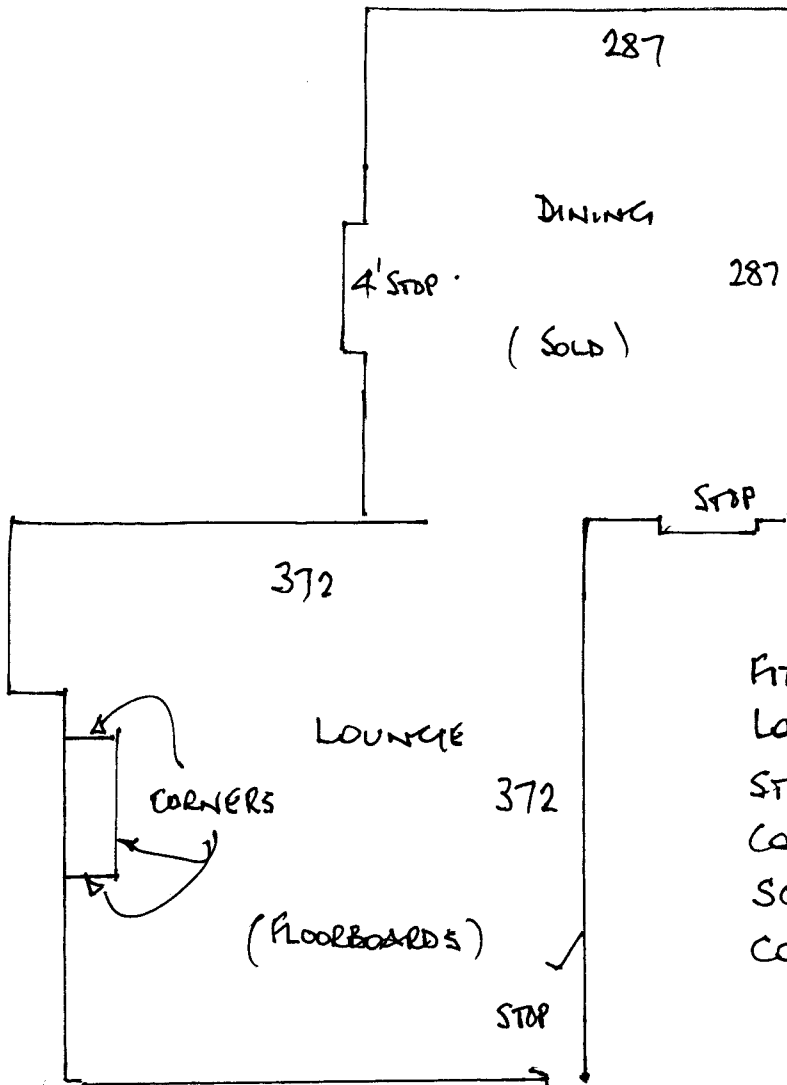

COPIED FROM JOHN CRESSWELL'S ORIGINAL

UPLIFT & DISPOSE OF CARPET & U/LAY.
FURN x 1no.

R16013
MARRIOTT
56 DENMARK RD
SW19.

ROY. CHECK LENGTH OF STOP END
REQUIRED (2.70m x 1no ORDERED)

1 1.

FIT 6mm PLY TO
LOUNGE FLOORBOARDS.
STOPS TO DOORWAYS
CORNERS TO FIRE HEARTH.
SCOTIA TO PERIMETERS.
COLUMNS TO PIPES.