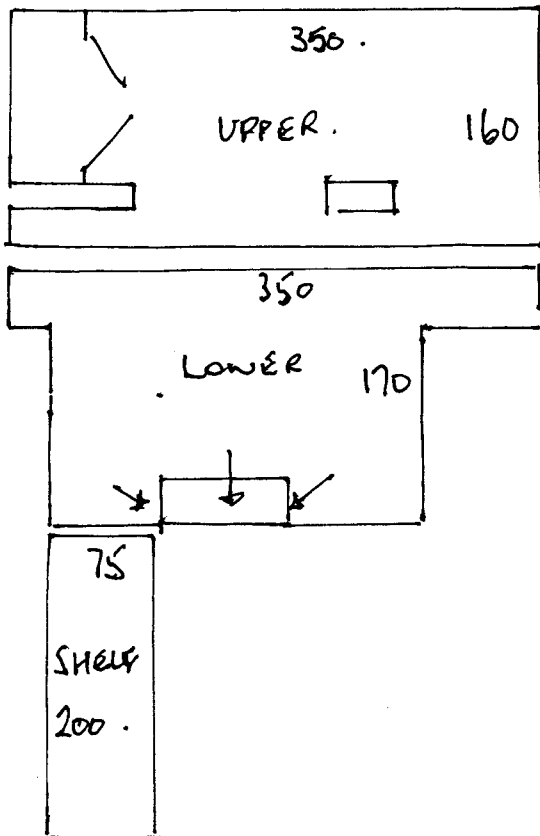

R16084
 MCGIBBON
 51 DRAX AVE
 SW20.

1 1

WOODS SR.
 89326048 NORMANDIE
 450 x 400.

TOP FLOOR.

LAY OVER EXISTING
 REVERSE BARS.