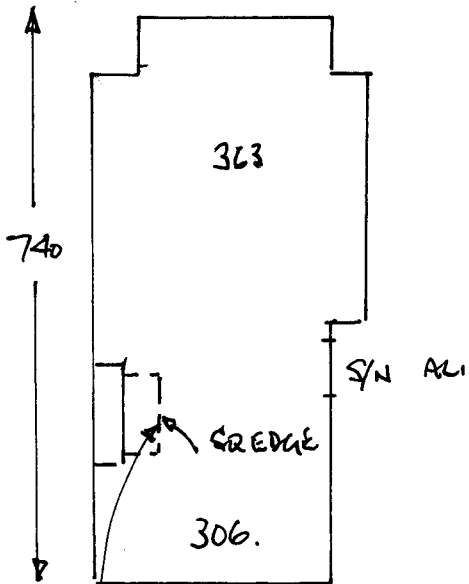

MOVE FURNITURE INC UPRIGHT PIANO.

R15664
MORRIS
67 OXFORD AVE
SW 20.

1 1.

LOUNGE

MEASURED BY JC.

C' MER TO TILE HEARTH.

FIT S' EDGE UP TO LINE MARKED BY C' MER.