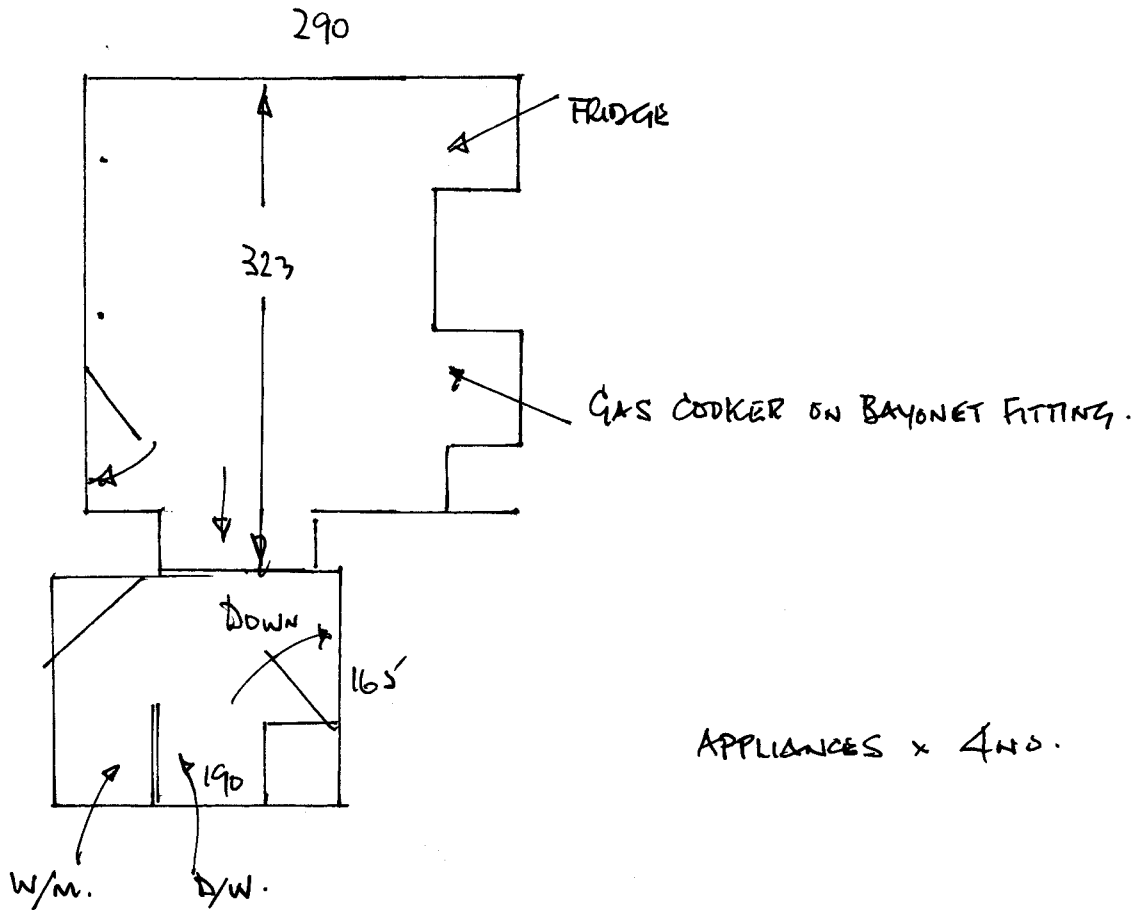

KITCHEN -
 LOOSE LAID VINYL OF
 H/BOARD.

UTILITY.
 LOOSE LAID VINYL OVER SCREED.

R15563
 MULCASTER
 99 ELBOROUGH ST.
 SW19.

1 1

KITCHEN x UTILITY

APPLIANCES x 4NO.

Kit.	335	x	3.00	
Uty.	175	x	3.00	
	<hr/>			
	510	x	300	= 15.30m ²