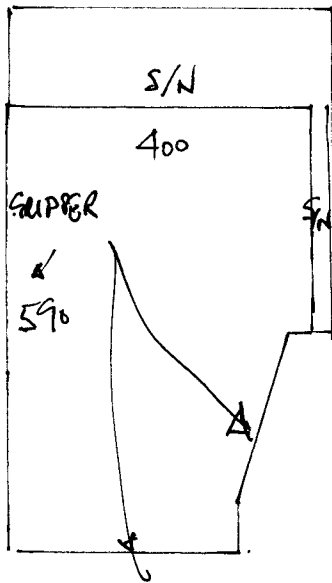

R15713/R15714.  
NORMAN - SMITH  
7 THE GRANGE  
SW 19 4PT.

SITTING ROOM.

STAIRS,

6 x 41 x 70.

- 1 FLIGHT ONLY.

UPLIFT & DISPOSE

MOVES TURN.

FIT SINGLE NAPLOCKS TO OPEN EDGES.