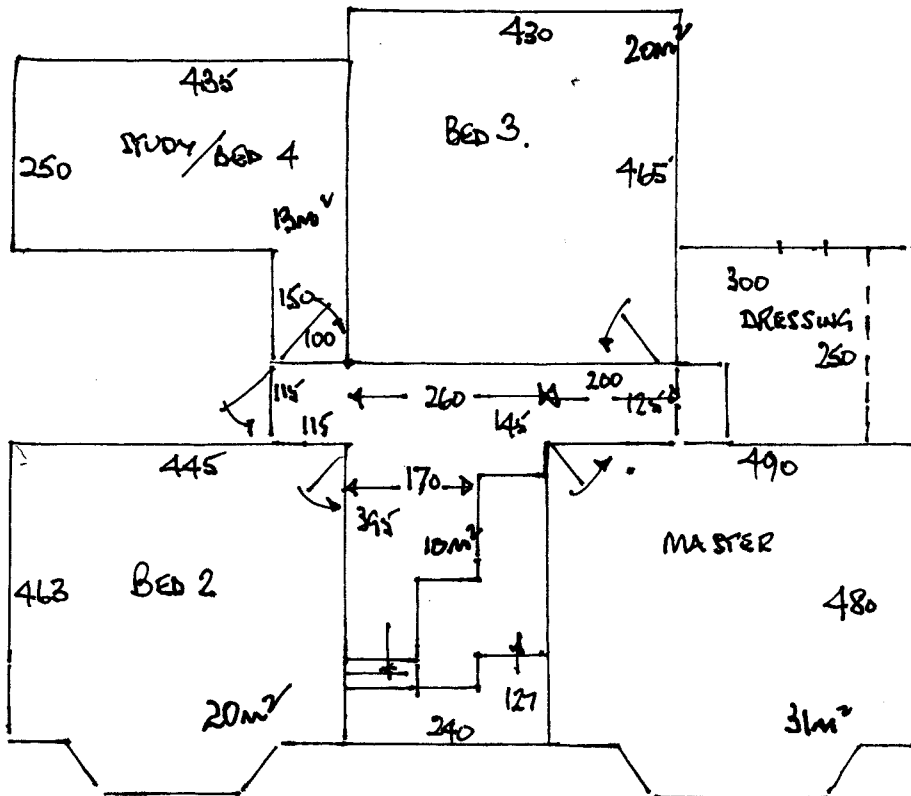

TOP FLOOR.

R16261  
 NUNN  
 18 COOMBE LANE WEST

KT2.

1 2

U/LW 177m².  
 D/N 8NO  
 Z/2 3NO.

FIRST

TOP STAIRS

2 x 45 x 84  
 11 x 45 x 84.  
 1 x BN.

FIRST STAIRS

DITTO.

DINING ROOM  
 ON GROUND FLOOR.

445 x 450.

H/B TO FIRST FLOOR.

R16261  
 NUNN  
 18 COOMBE LANE WEST  
 KT 2.

2 2

COBALT ELITE TURST

BED 5 475 x 500  
 MASTER 490 x 500  
 Box 340 x 500  
 DINING 460 x 500

BED 6 685 x 400.

MACEDONIA

BED 2 475 x 500  
 BED 3 475 x 500.  
 BED/STUDY 410 x 500