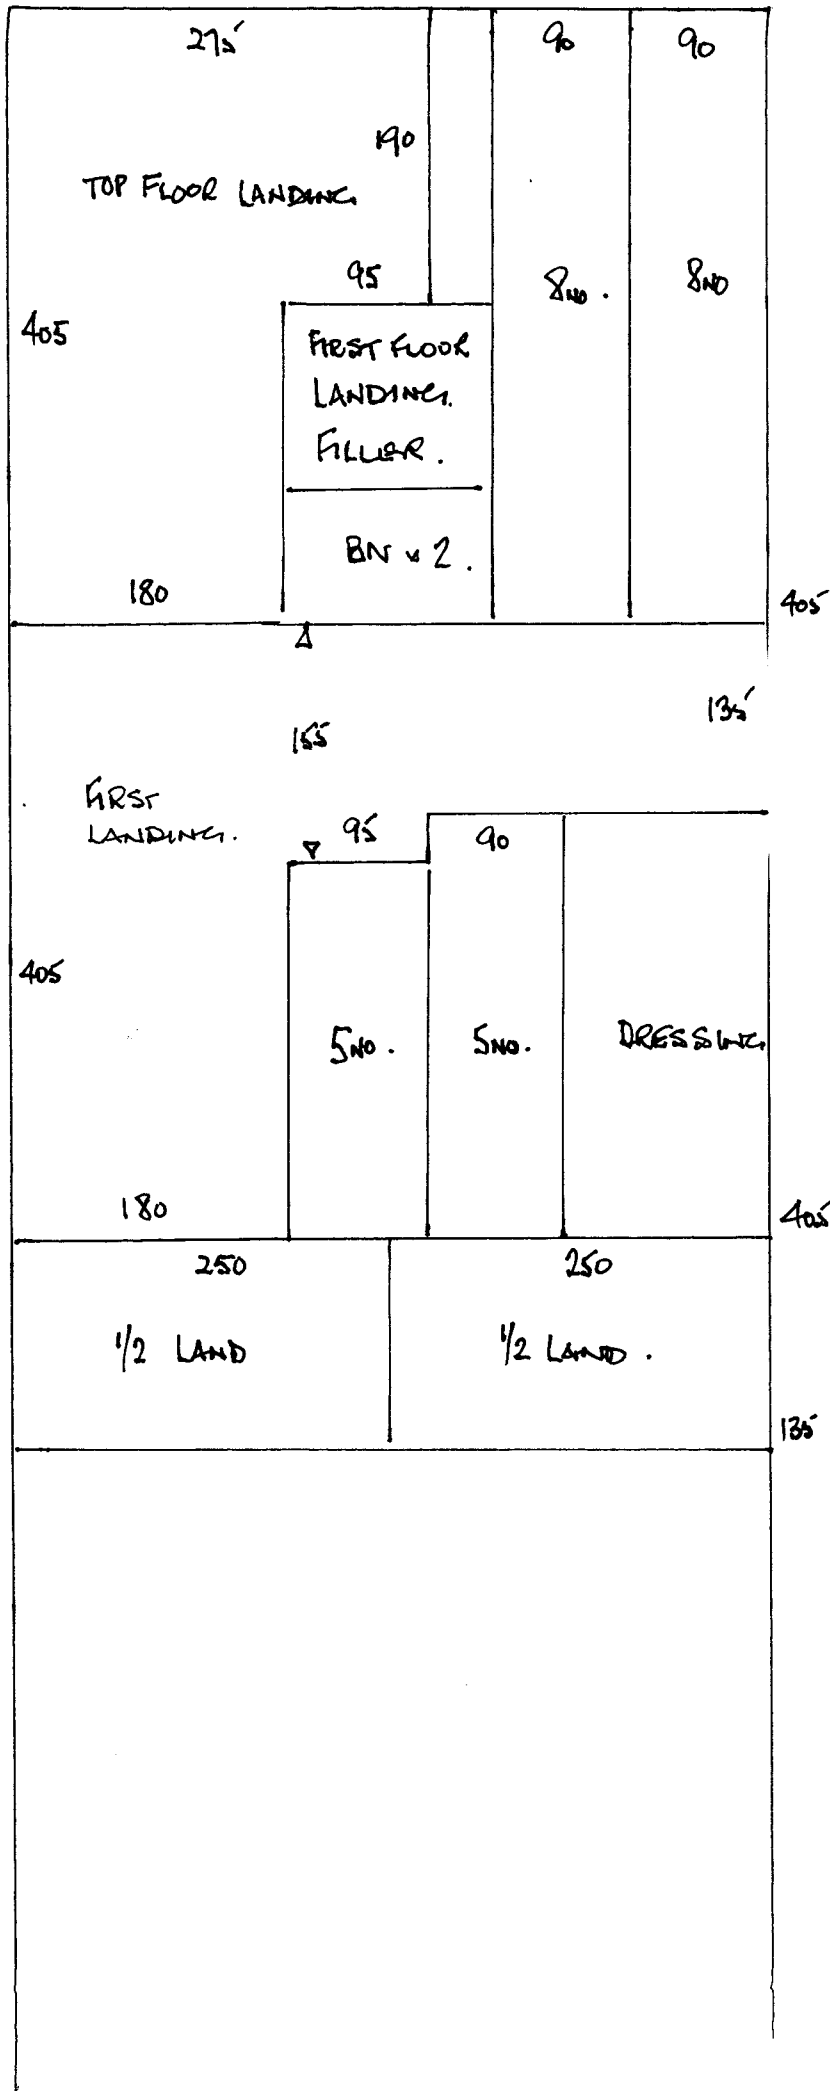

TOP FLOOR.

R16261  
 NUNN  
 18 COOMBE LANE WEST

KT2.

1 2

U/LW 177m².  
 D/N 8NO  
 Z/2 3NO.

FIRST

TOP STAIRS

2 x 45 x 84  
 11 x 45 x 84.  
 1 x BN.

FIRST STAIRS

DITTO.

DINING ROOM  
 ON GROUND FLOOR.

445 x 450.

H/B TO FIRST FLOOR.

R16261  
 NUNN  
 18 COOMBE LANE WEST  
 KT 2.

2 2

COBALT ELITE TURST

BED 5 475 x 500  
 MASTER 490 x 500  
 Box 340 x 500  
 DINING 460 x 500

BED 6 685 x 400.

MACEDONIA

BED 2 475 x 500  
 BED 3 475 x 500.  
 BED/STUDY 410 x 500