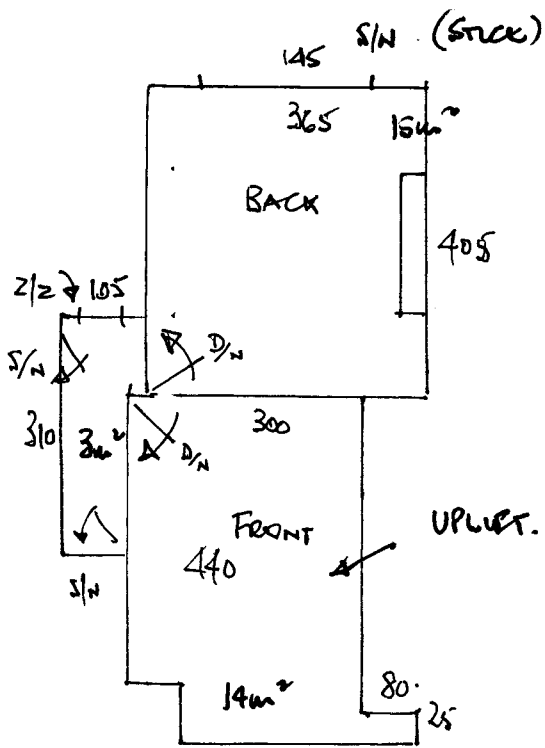

C/MER TO MOVE FURNITURE.

UPLIFT & DISPOSE FRONT ROOM ONLY.

R15936

TIM O'DONOVAN

468 ADELA AVENUE

KT3 6LD.

1 1.

BACK 415 x 400.

HALL 115 x 400.

FRONT 450 x 400.

UPLIFT 32m².

V/N 2no.

S/N 4no

Z/2 1no

GR. 25no.