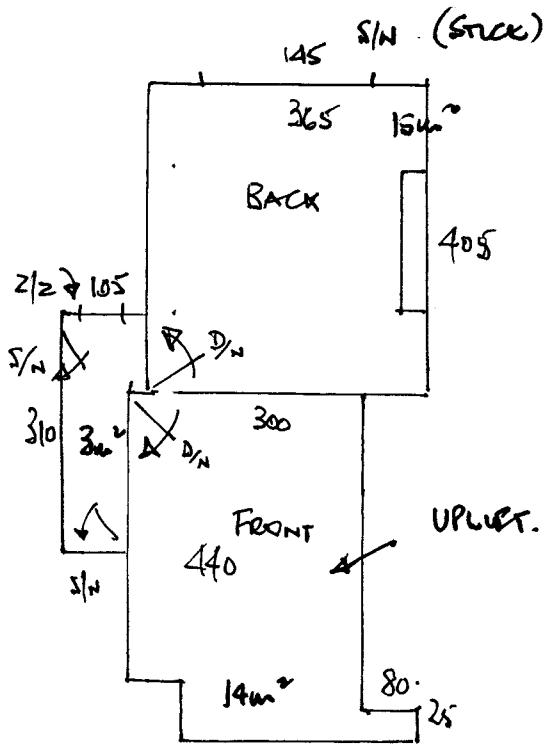

C/MER TO MOVE FURNITURE.

UPLIFT & DISPOSE FRONT ROOM ONLY.

R15936

TIM O'DONOVAN

468 ADELA AVENUE

KT3 6LD.

1 1.

BACK	415 x 400.	} 530 x 400.
HALL	115 x 400.	
FRONT.	450 x 400.	450 x 4.

U/LAY	32m ² .
V/N	240.
S/N	420
Z/2	140
GR.	2540.