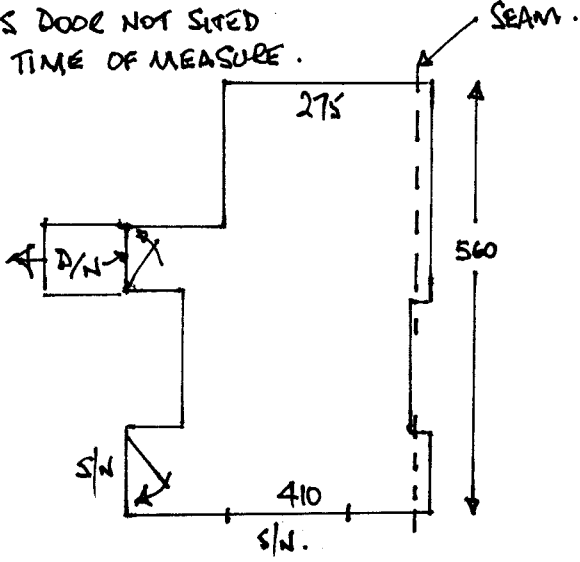

LOFT ROOM.

THIS DOOR NOT SITED
AT TIME OF MEASURE.

R16295
OLIVER
107 PEPPERS RD
SW20.

1 1.

FITTER.

LONG FILLER MAY HAVE
TO BE DONE IN TWO SECTIONS.
PLEASE DO YOUR BEST TO
DISGUISE CROSS SEAM.
LONG PILE CARPET SHOULD
BE OK.
C/MER IS AWARE.