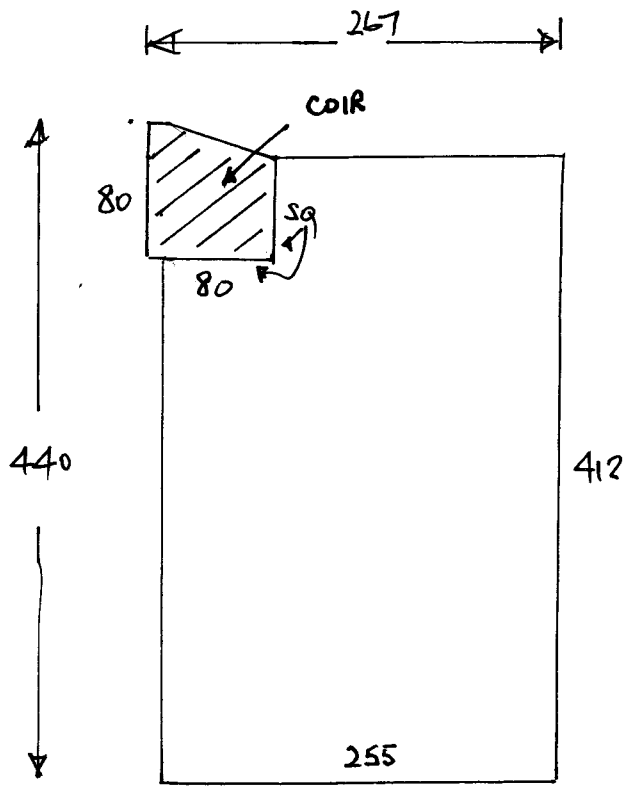

R15735
 OLLERHEAD
 176 COPSE HILL
 SW20

1 1.

STICKER GRIPPER

- COY 10 12m²
- GRIPPER 9.40
- + STICK
- SQ (ALI) 2.40
- COIR .80m²
- CARPET . 2.70 x 5.00
= 13.50m²

→ COLLECT FROM RAYNES PARK SHOP.