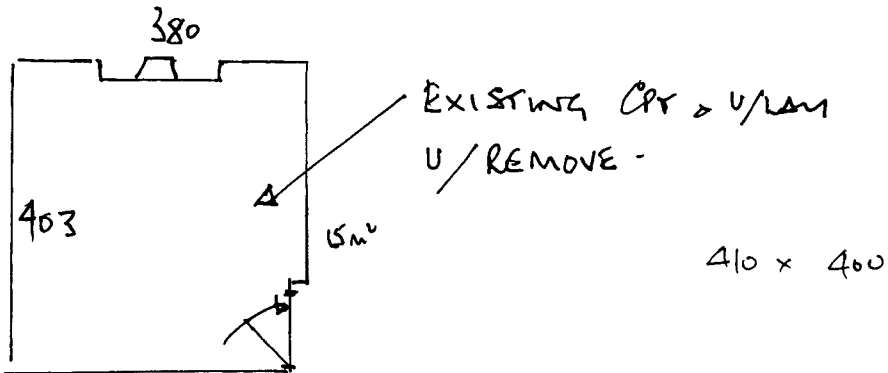

R15859 ·
 JUDITH POLE
 5 BERKELEY PLACE
 SW19 ·

LAURA'S ROOM.

RISER 20 x 80 + TURN
 10 x 46 x 86 4m²

15 GRIPPER R'QD ·

ZOE'S ROOM 435 x 400 ·

(USE WASTE FROM
 LAURA'S ROOM TO
 MAKE OUT IN ALCOVES
 IF CPT IS NOT WIDE
 ENOUGH) ·

U/LAN 36m² ·