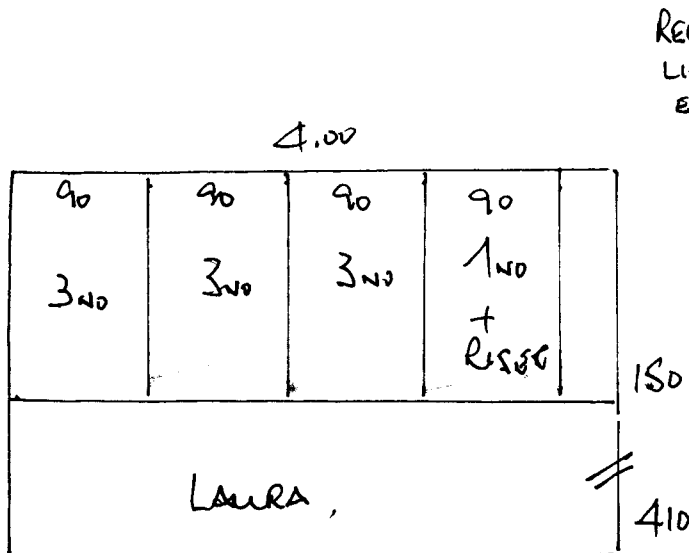

R15859 ·
 JUDITH POLE
 5 BERKELEY PLACE
 SW19 ·

LAURA'S ROOM.

RISER 20 x 80 + TURN
 10 x 46 x 86 4m²

15 GRIPPER R'QD ·

ZOE'S ROOM 435 x 400 ·

(USE WASTE FROM
 LAURA'S ROOM TO
 MAKE OUT IN ALCOVES
 IF CPT IS NOT WIDE
 ENOUGH) ·

U/LAN 36m² ·