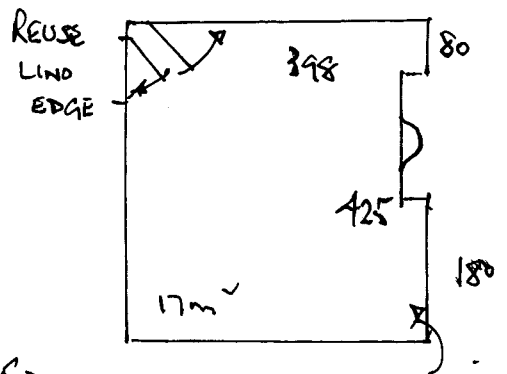

R15859 ·
 JUDITH POLE
 5 BERKELEY PLACE
 SW19 ·

LAURA'S ROOM.

RISER 20 x 80 + TURN
 10 x 46 x 86 4m²

15 GRIPPER R'QD ·

ZOE'S ROOM 435 x 400 ·

(USE WASTE FROM
 LAURA'S ROOM TO
 MAKE OUT IN ALCOVES
 IF CPT IS NOT WIDE
 ENOUGH) ·

U/LAN 36m² ·