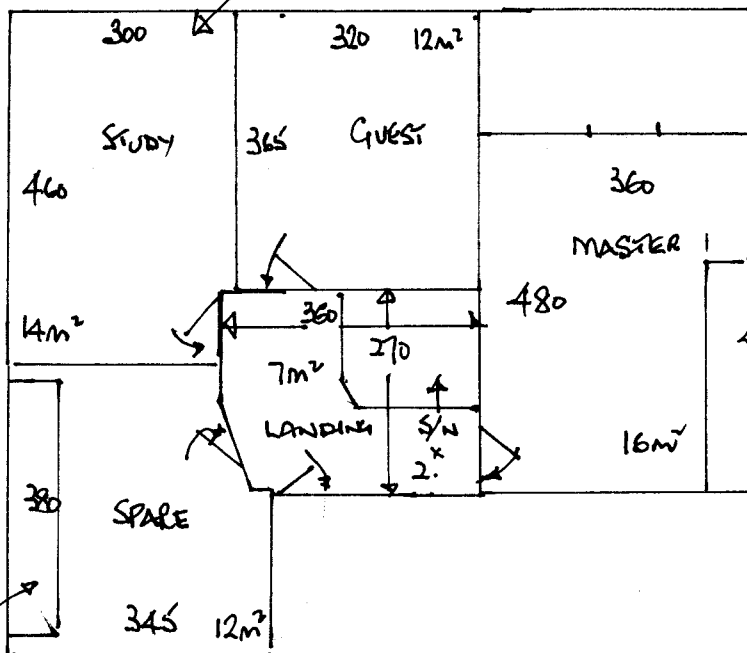

LOUNGE RUG. 170 x 365  
 HALL " 170 x 240.

R16348  
 PRICE

CPT ABBEYCLEN 4/38257.  
 TAPE B>H. SUEDE - EVERGREEN.

11 HAMPTON CLOSE  
 SW 20.

1 1.

FIRST FLOOR. LATER STAGE.

W'ROBE FITTED ONTO EXISTING.

U/LAY 47m²  
 14m².

16	MASTER	490	x	400	=	19.60
12	GUEST	330	x	"	=	13.20
12	SPARE	355	x	"	=	14.20
7	LAND	280	x	"	=	11.20
		47m²				
14m²	STUDY	470	x	400	=	18.80m²
						58.20m²