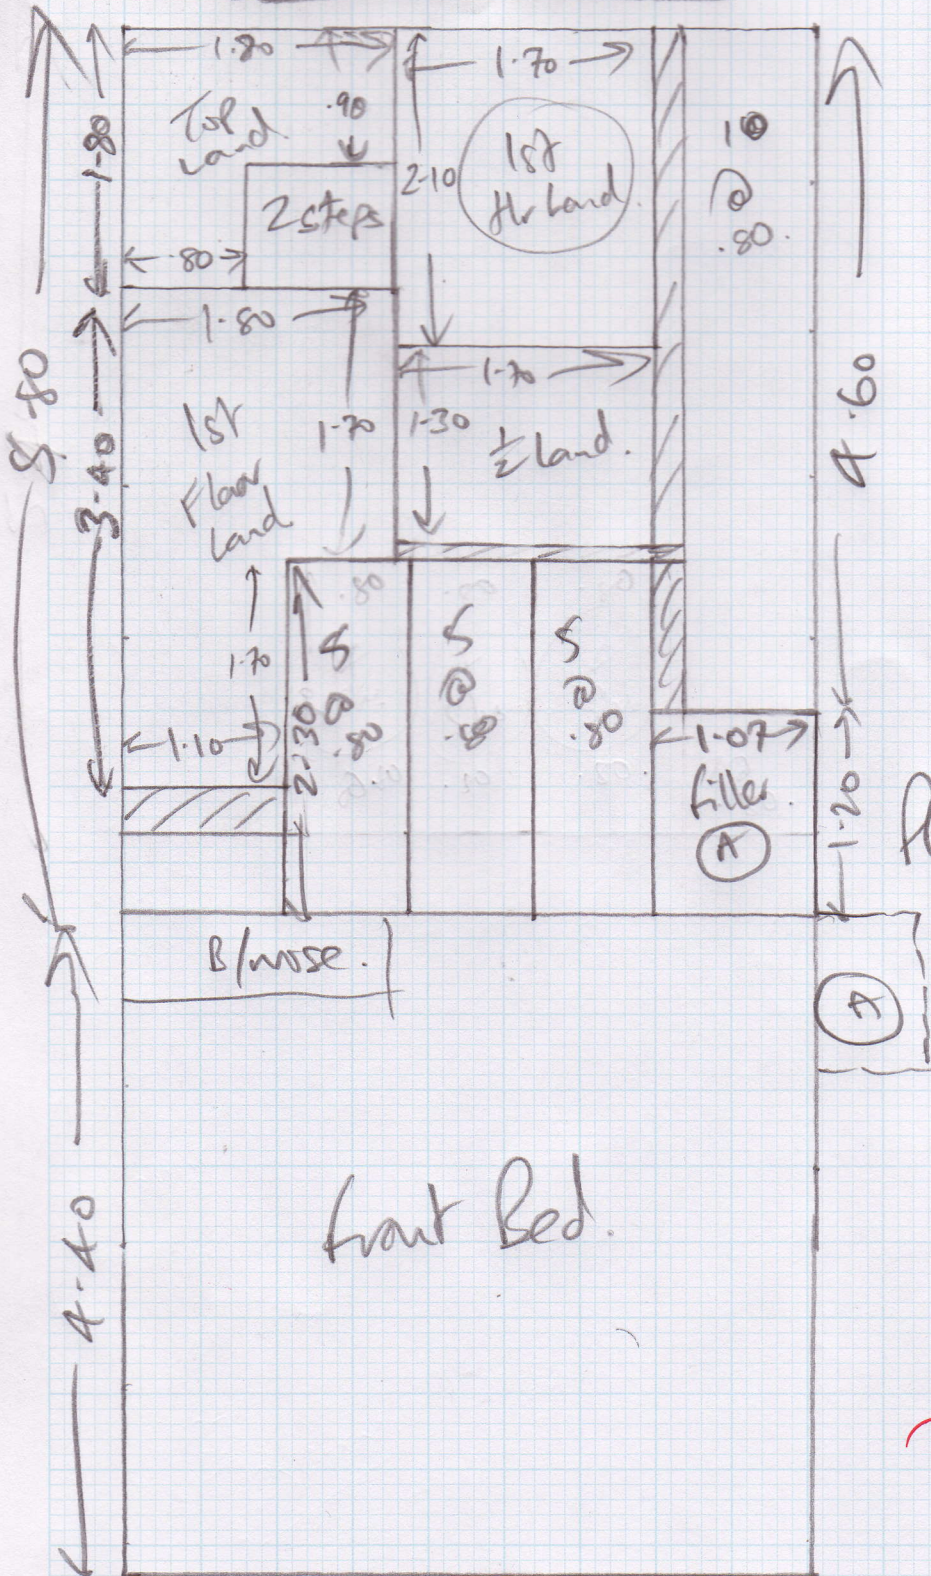

CARPET PLANS

Job No: R15832
 Name: Lymie Lennie
 Address: 25 Lepys Rd
 SW20 8NR
 Tel:
 Sheet: 1 of 1

Master Bed + B/nose.

4.40 x 4.57
 Plan 5.80 x 4.57

10.20 x 4.57

46.61 m²

fit up to tile Upstand
 @ Bathroom on 1/2 land
 to left.